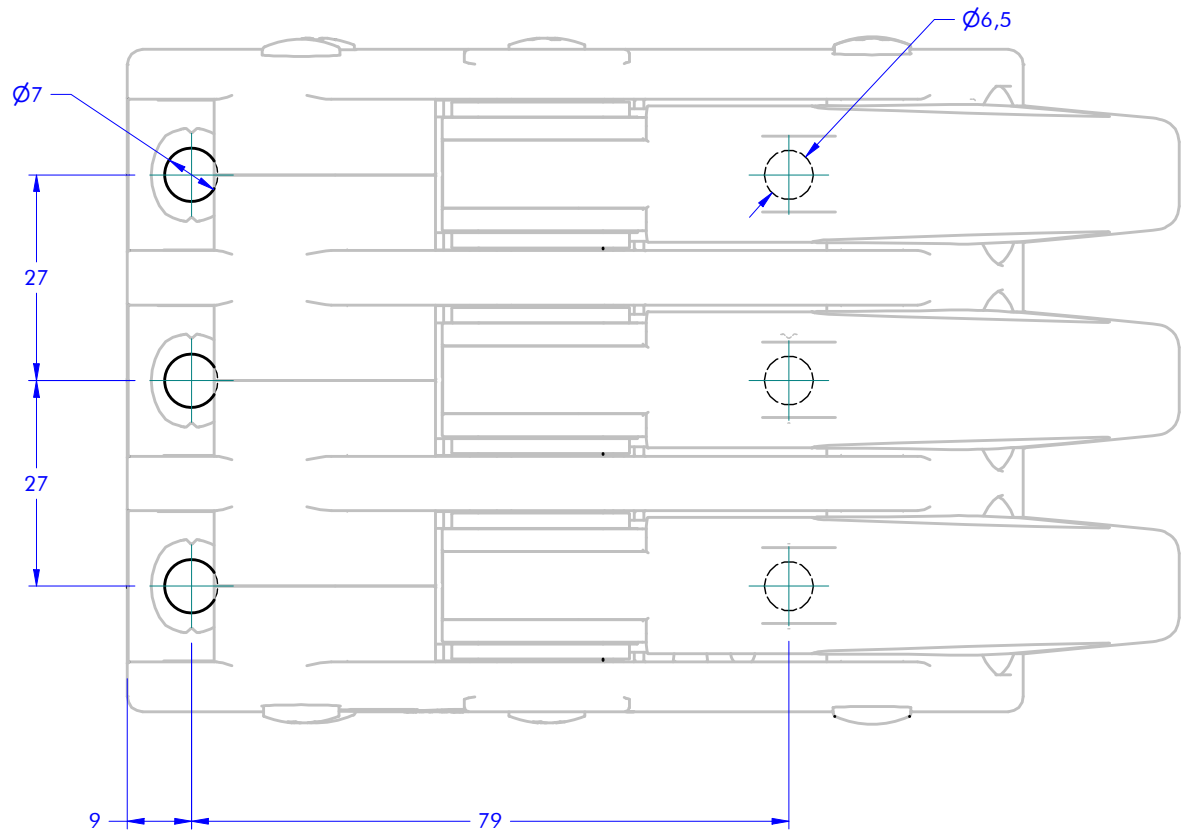

 www.antal.it - antal@antal.it	DESCRIPTION Clutch CAM 611 Triple Silver Handle	MODEL CODE 543.130	SWL 500 kg	WEIGHT 1,21 kg
			DATE 11/05/2023	REV. 00
This drawing is Antal's exclusive ownership, protected by law. Cannot be reproduced or handed over without preventive written consent.				

 www.antal.it - antal@antal.it	Clutch CAM 611 Triple Silver Handle <small>DESCRIPTION</small>	543.130 <small>MODEL CODE</small>	500 kg <small>SWL</small>	1,21 kg <small>WEIGHT</small>
			11/05/2023 <small>DATE</small>	00 <small>REV.</small>
<small>This drawing is Antal's exclusive ownership, protected by law. Cannot be reproduced or handed over without preventive written consent.</small>				