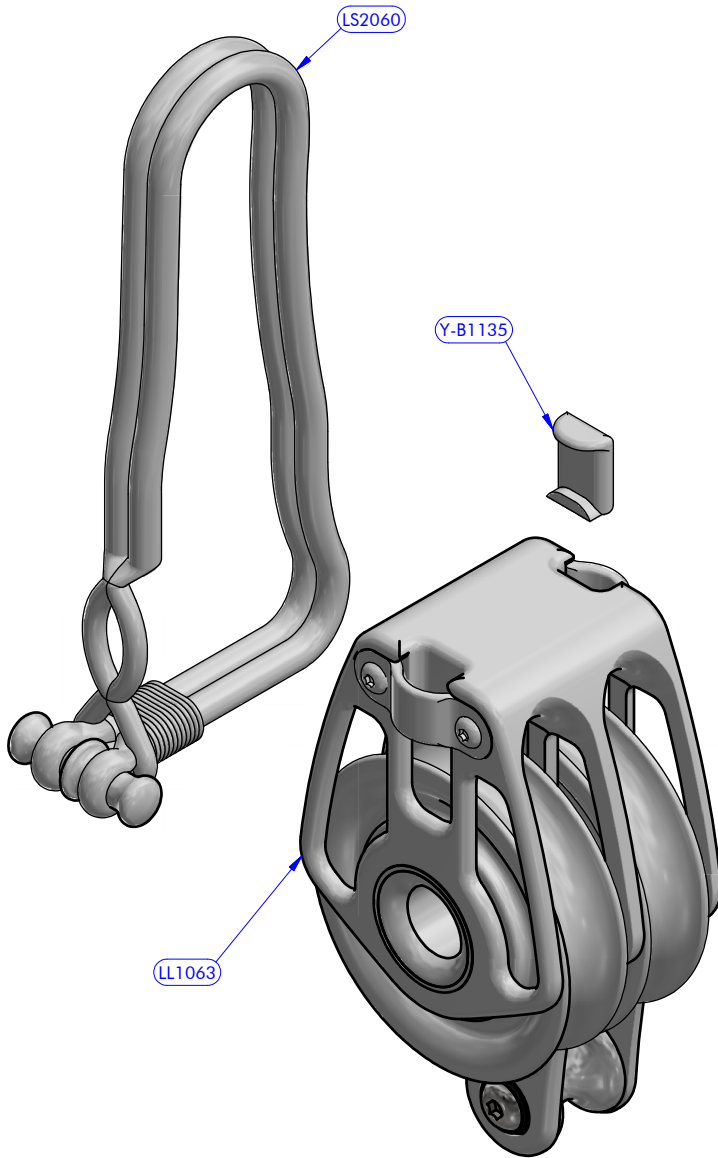

LS1063

LL1063

PART LIST			
CODE	DESCRIPTION	MATERIAL	Q.TY
LL1063	Double bucket	Various	1
LS2060	Snap loop	Various	1
Y-B1135	Spacer	Plastic	1

PART LIST LL1063			
CODE	DESCRIPTION	MATERIAL	Q.TY
Y-B1104	Spacer	Aluminium	2
Y-B1129	Cheekplate	Aluminium	1
Y-BA169	Kit Becket	Various	1
Y-X0795	Screw	S.Steel	4

antal

FAMILY	Looper series	ARTICLE	Double becket
DESCRIPTION	Exploded view		

MODEL CODE	LS1063
------------	---------------

DATE	24/01/2020	REV.	00
DWG N.	20012426	PG.	/