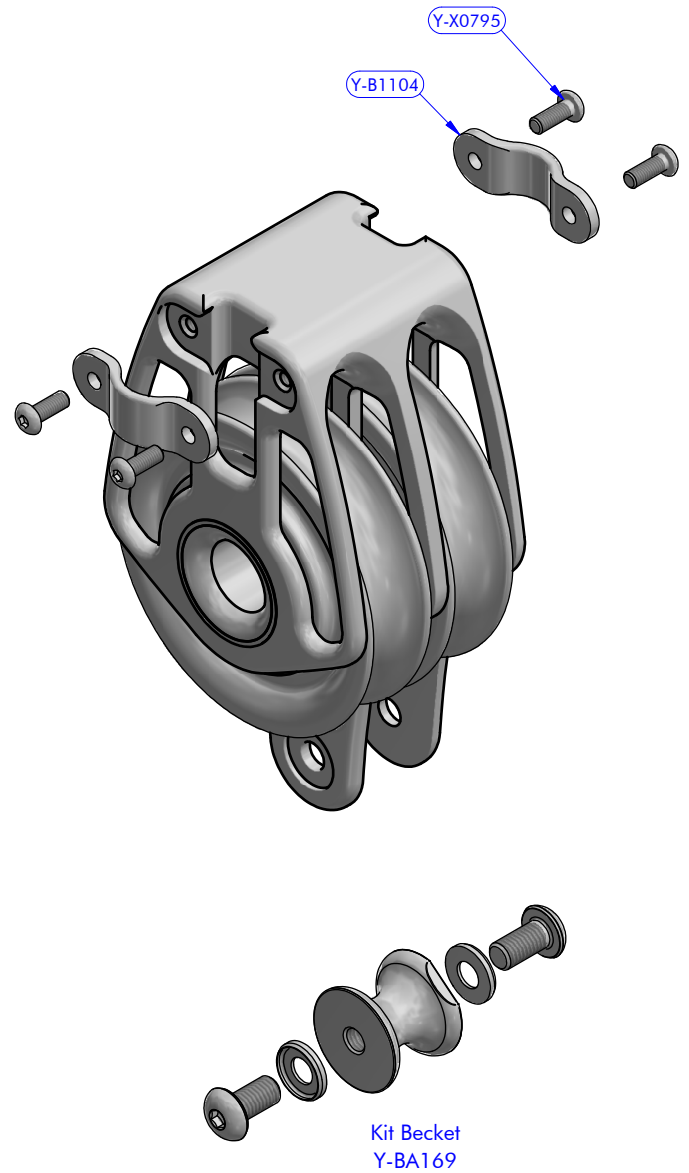

LS1063

LL1063

PART LIST			
CODE	DESCRIPTION	MATERIAL	Q.TY
LL1063	Double bucket	Various	1
LS2060	Snap loop	Various	1
Y-B1135	Spacer	Plastic	1

PART LIST LL1063			
CODE	DESCRIPTION	MATERIAL	Q.TY
Y-B1104	Spacer	Aluminium	2
Y-B1129	Cheekplate	Aluminium	1
Y-BA169	Kit Becket	Various	1
Y-X0795	Screw	S.Steel	4

antal

FAMILY	Looper series	ARTICLE	Double becket
DESCRIPTION	Exploded view		

MODEL CODE	LS1063
------------	---------------

DATE	24/01/2020	REV.	00
DWG N.	20012426	PG.	/