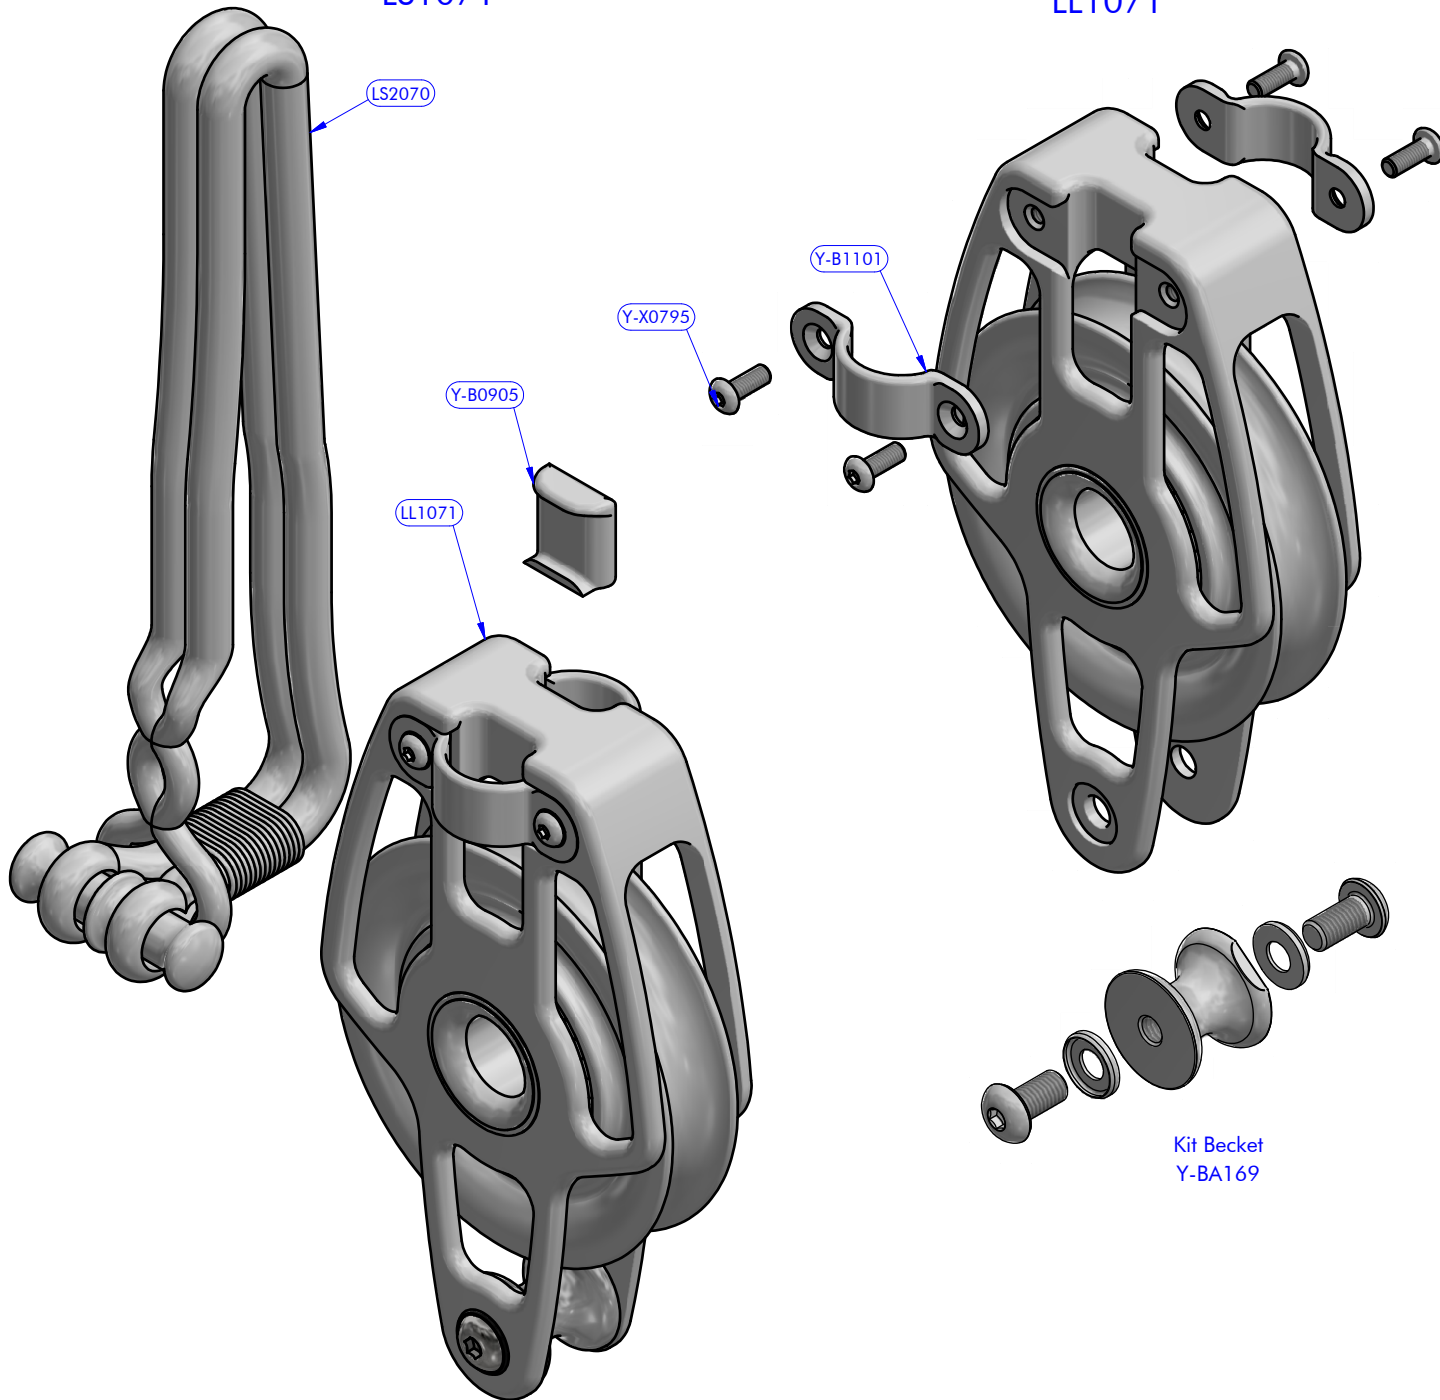

LS1071

LL1071

PART LIST LS1071

CODE	DESCRIPTION	MATERIAL	Q.TY
LL1071	Single becket	Various	1
LS2070	Snap loop	Various	1
Y-B0905	Spacer	Plastic	1

PART LIST LL1071

CODE	DESCRIPTION	MATERIAL	Q.TY
Y-B0900	Cheekplate	Aluminium	1
Y-B1101	Spacer	Aluminium	2
Y-BA169	Kit Becket	Various	1
Y-X0795	Screw	S.Steel	4

Kit Becket
Y-BA169