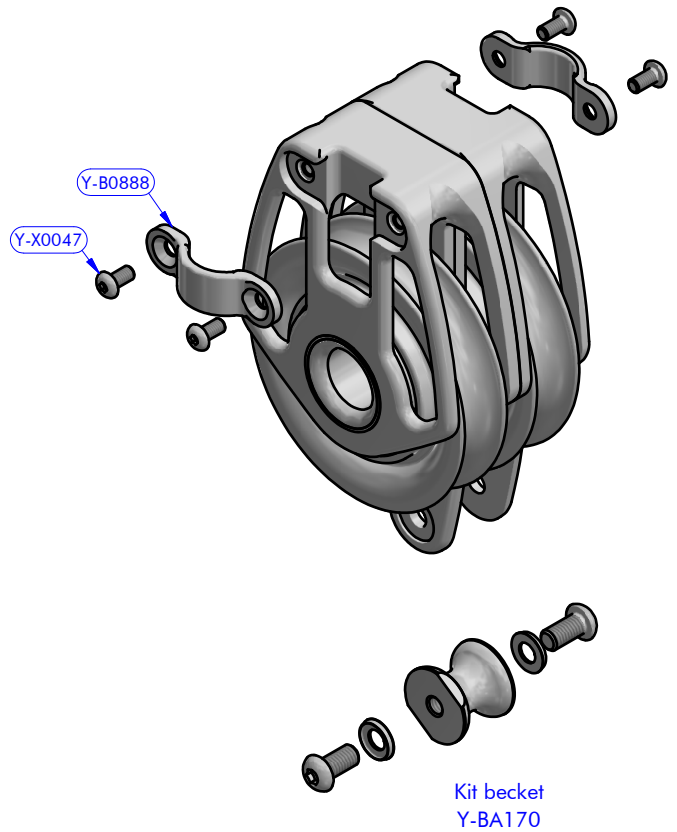

LL1083

Kit becket  
Y-BA170

PART LIST

CODE	DESCRIPTION	MATERIAL	Q.TY
LL1083	Double with becket	Various	1
LS2080	Snap loop	Various	1
Y-B0892	Spacer	Plastic	1

PART LIST LL1083

CODE	DESCRIPTION	MATERIAL	Q.TY
Y-B0888	Spacer	Plastic	2
Y-BA145	Sheave	Various	2
Y-BA170	Kit becket	Various	1
Y-X0047	Screw	S.Steel	4