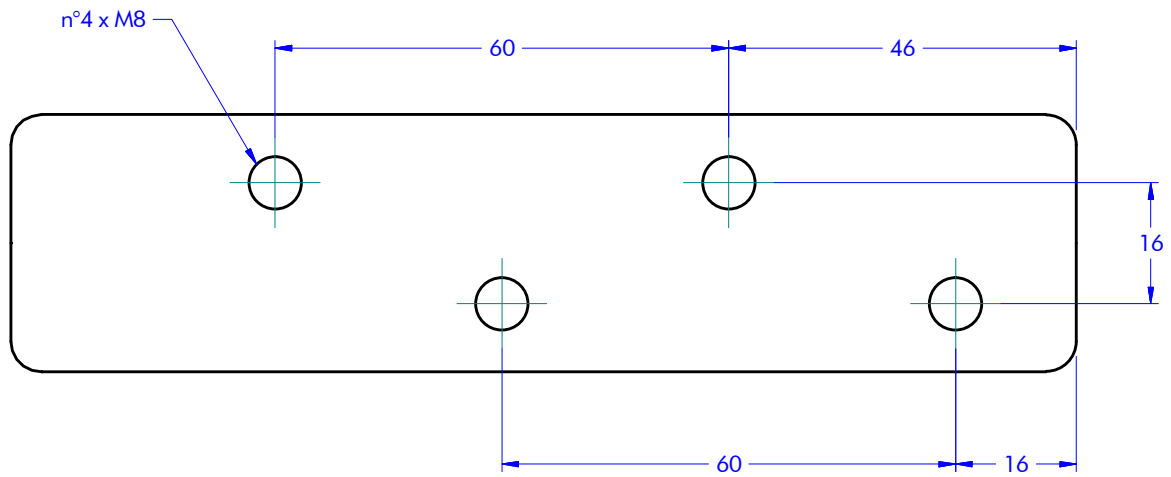

A-A (1:1)

antal

1	Clutches	2	DV Jammer	505.101	SWL	0.69 kg
	DV Jammer Standard		MODEL CODE		DATE	WEIGHT
3	ARTICLE			SCALE		

www.antal.it - antal@antal.it