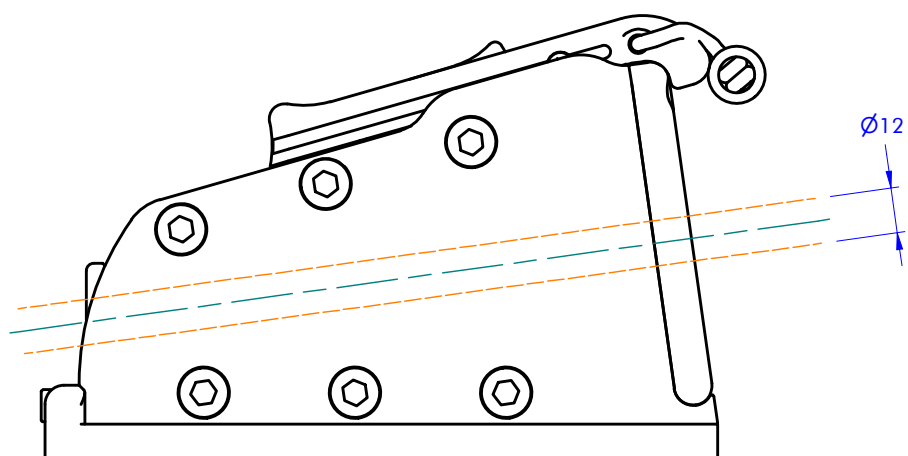

B-B (1 : 2)

**antal**

Clutches	DV jammers	<b>505.126</b>	SWL	1.5 kg
CATEGORY	FAMILY		WEIGHT	
Complete array		MODEL CODE	12/05/2020	1 : 2
ARTICLE			DATE	SCALE

www.antal.it - antal@antal.it