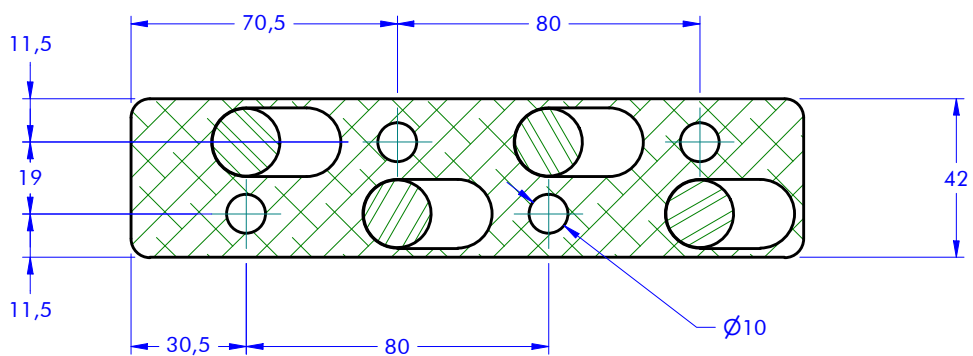

B-B (1 : 2)

**antal**

Clutches	DV jammers	<b>505.126</b>	SWL	1.5 kg
CATEGORY	FAMILY		WEIGHT	
Complete array		MODEL CODE	12/05/2020	1 : 2
ARTICLE			DATE	SCALE

www.antal.it - antal@antal.it