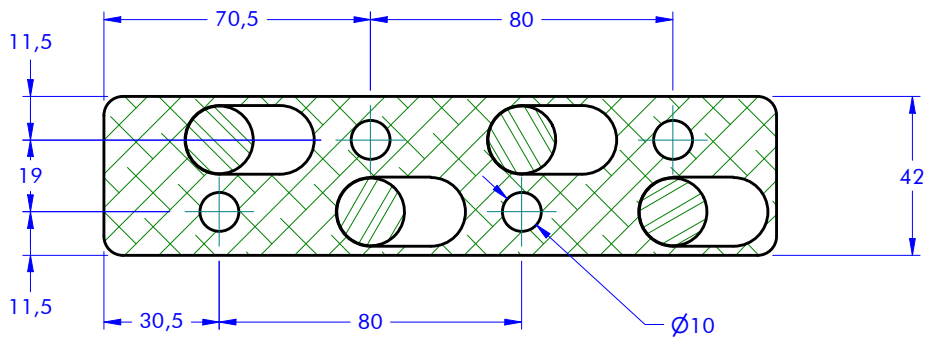

A-A (1 : 2)

**antal**

Clutches	DV jammers	<b>505.127</b>	SWL	1.48 kg
<small>CATEGORY</small>	<small>FAMILY</small>		<small>WEIGHT</small>	
Complete array		<small>MODEL CODE</small>	12/05/2020	1 : 2
<small>ARTICLE</small>			<small>DATE</small>	<small>SCALE</small>