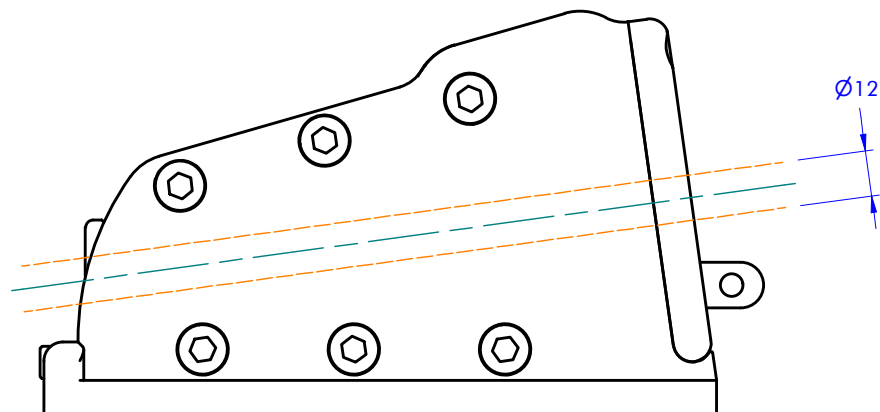

A-A (1 : 2)

**antal**

Clutches	DV jammers	<b>505.127</b>	SWL	1.48 kg
<small>CATEGORY</small>	<small>FAMILY</small>		<small>WEIGHT</small>	
Complete array		<small>MODEL CODE</small>	12/05/2020	1 : 2
<small>ARTICLE</small>			<small>DATE</small>	<small>SCALE</small>