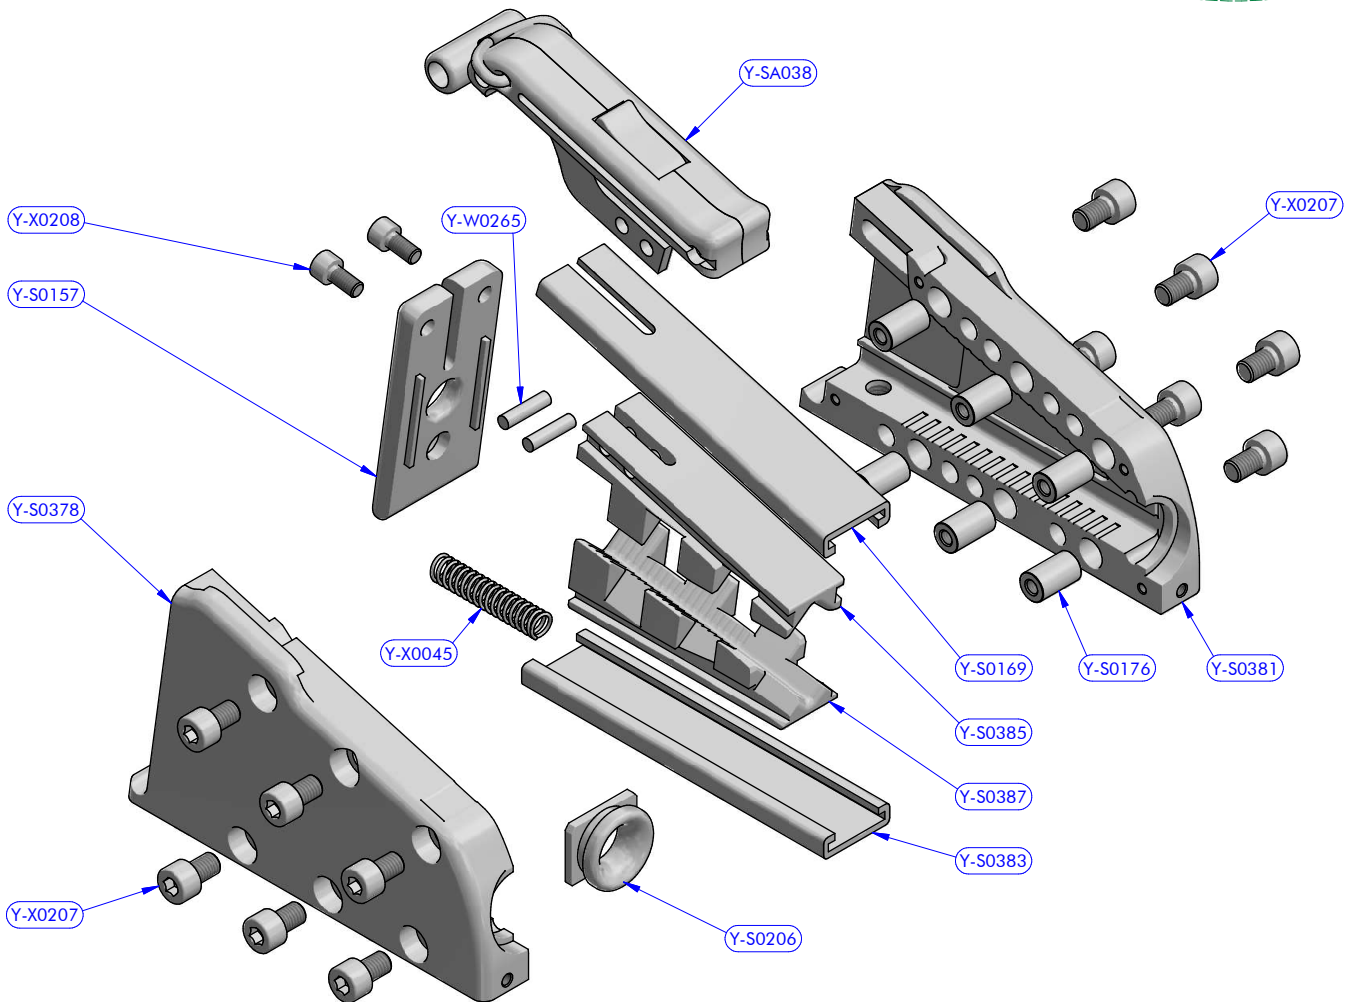

Cod.Y-SA038  
Lever assy

PART LIST			
CODE	DESCRIPTION	MATERIAL	Q.TY
Y-S0157	Rear cover	Aluminium	1
Y-S0169	Upper guide	Polietilene	1
Y-S0176	Threaded pipe	S.Steel	6
Y-S0206	Ring	Aluminium	1
Y-S0378	Right cheekplate	Aluminium	1
Y-S0381	Left cheekplate	Aluminium	1
Y-S0383	Lower guide	Polietilene	1
Y-S0385	Upper jaw	Aluminium	1
Y-S0387	Lower jaw	Aluminium	1
Y-SA038	Lever assy	Various	1
Y-SA048	Fixing screw kit	S.Steel	4
Y-W0265	Cylinder pin D05 x 020	S.Steel	2
Y-X0045	Compression spring MAC23	S.Steel	1
Y-X0207	Screw DIN 912 M08 x 012	S.Steel	12
Y-X0208	Screw DIN 912 M06 x 012	S.Steel	2