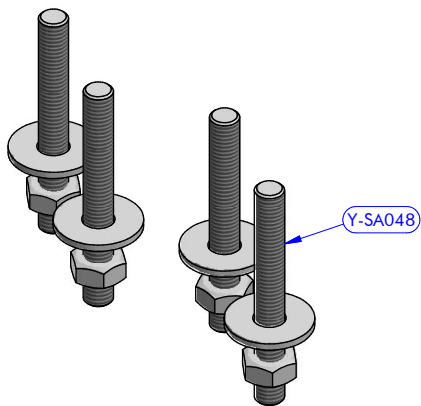

Cod.Y-SA038  
Lever assy

PART LIST			
CODE	DESCRIPTION	MATERIAL	Q.TY
Y-S0157	Rear cover	Aluminium	1
Y-S0169	Upper guide	Polietilene	1
Y-S0176	Threaded pipe	S.Steel	6
Y-S0206	Ring	Aluminium	1
Y-S0378	Right cheekplate	Aluminium	1
Y-S0381	Left cheekplate	Aluminium	1
Y-S0383	Lower guide	Polietilene	1
Y-S0385	Upper jaw	Aluminium	1
Y-S0387	Lower jaw	Aluminium	1
Y-SA038	Lever assy	Various	1
Y-SA048	Fixing screw kit	S.Steel	4
Y-W0265	Cylinder pin D05 x 020	S.Steel	2
Y-X0045	Compression spring MAC23	S.Steel	1
Y-X0207	Screw DIN 912 M08 x 012	S.Steel	12
Y-X0208	Screw DIN 912 M06 x 012	S.Steel	2