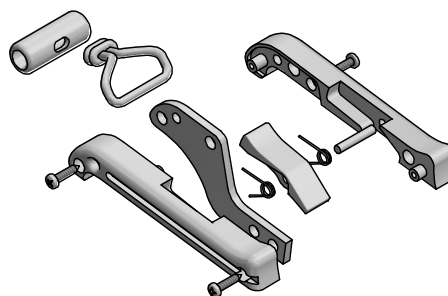

PART LIST - 505.126

CODE	DESCRIPTION	MATERIAL	Q.TY
Y-S0153	Base	Aluminium	1
Y-S0157	Rear cover	Aluminium	1
Y-S0169	Upper guide	Polietilene	1
Y-S0176	Threaded pipe	S.Steel	6
Y-S0180	foot	S.Steel	4
Y-S0206	Ring	Aluminium	1
Y-S0300	Spindle	S.Steel	2
Y-S0378	Right cheekplate	N.D.	1
Y-S0381	Left cheekplate	Aluminium	1
Y-S0383	Lower guide	Polietilene	1
Y-S0385	Upper jaw	Aluminium	1
Y-S0387	Lower jaw	Aluminium	1
Y-SA038	Lever assy	Various	1
Y-X0045	Compression spring	S.Steel	1
Y-X0194	Screw	S.Steel	2
Y-X0207	Screw	S.Steel	12
Y-X0208	Screw	S.Steel	2

Cod.Y-SA038
Leva comando

antal

DV jammers

Complete array

505.126

12/05/2020

02

FAMILY

ARTICLE

DATE

REV.

DESCRIPTION

Exploded view

MODEL CODE

DWG N.

20051219