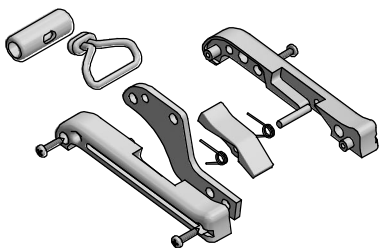

Cod. Y-SA038
Lever assy

PART LIST - 505.141

CODE	DESCRIPTION	MATERIAL	Q.TY
Y-S0176	Threaded pipe	S.Steel	7
Y-X0208	Screw	S.Steel	2
Y-X0207	Screw	S.Steel	14
Y-X0045	Compression spring	S.Steel	1
Y-S0300	Spindle	S.Steel	2
Y-S0379	Right cheekplate	Aluminium	1
Y-S0380	Left cheekplate	Aluminium	1
Y-S0158	Rear cover	Aluminium	1
Y-S0170	Upper guide	Polietilene	1
Y-S0174	Lower guide	Polietilene	1
Y-S0384	Upper jaw	Aluminium	1
Y-S0386	Lower jaw	Aluminium	1
Y-S0182	Ring	Aluminium	1
Y-X0118	Nut	S.Steel	4
Y-S0308	Stud	S.Steel	4
Y-X0093	Washer	S.Steel	4
Y-SA038	Lever assy	Various	1

antal

FAMILY: DV jammers
ARTICLE: complete array
DESCRIPTION: Exploded view

MODEL CODE: 505.141

DATE: 12/05/2020
REV.: 02
DWG N.: 20051201
PG.: 1 / 1