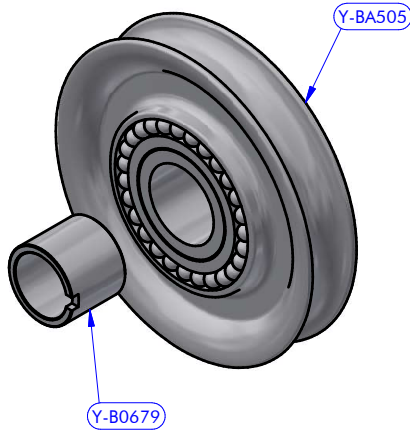

PART LIST			
CODE	DESCRIPTION	MATERIAL	Q.TY
12025A	Sheave	Aluminium	1
Y-B1565	Cheekplate	Aluminium	1
Y-BA218	Caps kit	Aluminium	1
Y-X0021	Insulating Bushing	Plastic	3

CODE 12025A

Sheave D120 - 024 T25 AL + S.Steel Hub

PART LIST			
CODE	DESCRIPTION	MATERIAL	Q.TY
Y-B0679	Hub	S.Steel	1
Y-BA505	Sheave assy	Aluminium	1

CODE Y-BA505

Sheave assy D120 - 030 T25 AL

PART LIST			
CODE	DESCRIPTION	MATERIAL	Q.TY
Y-X0948	C.F. Bushing	Composite Fibre	1
SFD000	Delrin ball	Plastic	54
Y-B0577	Sheave	Aluminium	1

CODE Y-BA218

Caps Kit D24 AL (OPF)

PART LIST			
CODE	DESCRIPTION	MATERIAL	Q.TY
Y-X0131	Self-Locking nut	S.Steel	1
Y-X1030	Cylinder pin	S.Steel	1
Y-B0997	Cap	Aluminium	1
Y-B0996	Cap	Aluminium	1
Y-X0067	Screw	S.Steel	1