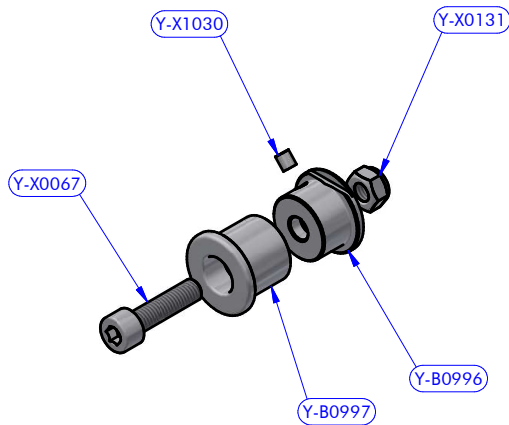

PART LIST			
CODE	DESCRIPTION	MATERIAL	Q.TY
12025A	Sheave	Aluminium	1
Y-B1565	Cheekplate	Aluminium	1
Y-BA218	Caps kit	Aluminium	1
Y-X0021	Insulating Bushing	Plastic	3

CODE 12025A

Sheave D120 - 024 T25 AL + S.Steel Hub

PART LIST			
CODE	DESCRIPTION	MATERIAL	Q.TY
Y-B0679	Hub	S.Steel	1
Y-BA505	Sheave assy	Aluminium	1

CODE Y-BA505

Sheave assy D120 - 030 T25 AL

PART LIST			
CODE	DESCRIPTION	MATERIAL	Q.TY
Y-X0948	C.F. Bushing	Composite Fibre	1
SFD000	Delrin ball	Plastic	54
Y-B0577	Sheave	Aluminium	1

CODE Y-BA218

Caps Kit D24 AL (OPF)

PART LIST			
CODE	DESCRIPTION	MATERIAL	Q.TY
Y-X0131	Self-Locking nut	S.Steel	1
Y-X1030	Cylinder pin	S.Steel	1
Y-B0997	Cap	Aluminium	1
Y-B0996	Cap	Aluminium	1
Y-X0067	Screw	S.Steel	1