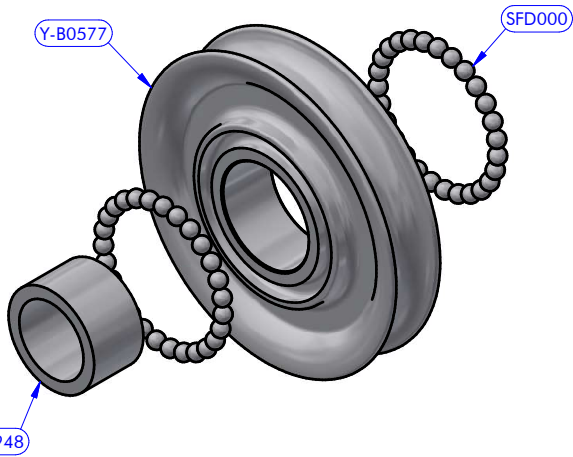

PART LIST			
CODE	DESCRIPTION	MATERIAL	Q.TY
12025A	Sheave	Aluminium	1
Y-B1565	Cheekplate	Aluminium	1
Y-BA218	Caps kit	Aluminium	1
Y-X0021	Insulating Bushing	Plastic	3

CODE 12025A

Sheave D120 - 024 T25 AL + S.Steel Hub

PART LIST			
CODE	DESCRIPTION	MATERIAL	Q.TY
Y-B0679	Hub	S.Steel	1
Y-BA505	Sheave assy	Aluminium	1

CODE Y-BA505

Sheave assy D120 - 030 T25 AL

PART LIST			
CODE	DESCRIPTION	MATERIAL	Q.TY
Y-X0948	C.F. Bushing	Composite Fibre	1
SFD000	Delrin ball	Plastic	54
Y-B0577	Sheave	Aluminium	1

CODE Y-BA218

Caps Kit D24 AL (OPF)

PART LIST			
CODE	DESCRIPTION	MATERIAL	Q.TY
Y-X0131	Self-Locking nut	S.Steel	1
Y-X1030	Cylinder pin	S.Steel	1
Y-B0997	Cap	Aluminium	1
Y-B0996	Cap	Aluminium	1
Y-X0067	Screw	S.Steel	1