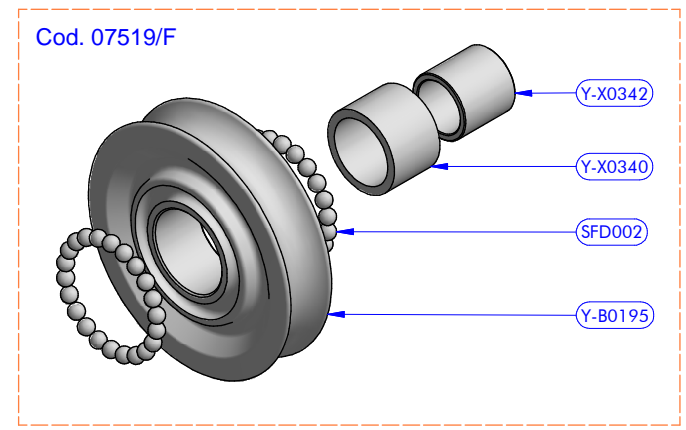

PART LIST			
CODE	DESCRIPTION	MATERIAL	Q.TY
07519/F	Sheave	Mekton	1
Y-B0220	Lower cheekplate	S.Steel	1
Y-B0221	Cap	S.Steel	1
Y-BA003	Upper cheekplate	Various	1
Y-X0092	Washer	S.Steel	4
Y-X0119	Nut	S.Steel	4
Y-X0173	Screw	S.Steel	4

PART LIST			
CODE	DESCRIPTION	MATERIAL	Q.TY
SFD002	Delrin ball 3/16"	Plastic	44
Y-B0195	Sheave	Mekton	1
Y-X0340	C.F. main bushing	Composite Fibre	1
Y-X0342	Pipe spacer	S.Steel	1

antal	S. Steel Series	Classic Deck Block 75	S0731	20/09/2017	REV.
	FAMILY	ARTICLE		MODEL CODE	DATE
Exploded view				17092203	1 / 1
DESCRIPTION				DWG N.	PG.