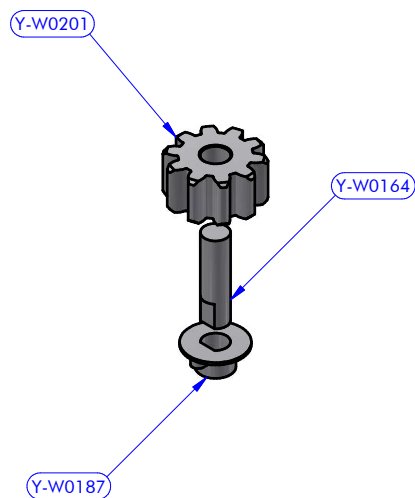

PART LIST			
CODE	DESCRIPTION	MATERIAL	Q.TY
Y-W0001	Upper cap	S.Steel	1
Y-W0004	Upper cap	Plastic	1
Y-W0013	Stripper	Plastic	1
Y-W0143	ST plug	Plastic	3
Y-W0264	Pipe spacer	Resin	1
Y-W0720	Opening tool	S.Steel	1
Y-W0909	Self-tailing arm	Aluminium	1
Y-W0918	Upper disk	Aluminium	1
Y-WA201	Drum	Various	1
Y-WA205	Base + Gears assy	Various	1
Y-X0137	Screw	S.Steel	1

Y-WA201
XT16 AL/R Drum + ST disks assy

PART LIST			
CODE	DESCRIPTION	MATERIAL	Q.TY
Y-W0037	Foot control corps	Aluminium	1
Y-W0043	ST lower disk	Aluminium	1
Y-W0056	Drum	Aluminium	1
Y-W0141	Pawl	S.Steel	2
Y-W0265	Cylinder pin	S.Steel	4
Y-X0065	Screw	S.Steel	4
Y-X0078	Compression spring	S.Steel	4
Y-X0087	Torsion spring	S.Steel	2

Y-WA205
XT16 Base + Gears assy

PART LIST			
CODE	DESCRIPTION	MATERIAL	Q.TY
B6034	Roller bearing	Plastic / S.Steel	1
Y-W0035	Stem extension	Chromed brass	1
Y-W0070	Stem	Chromed brass	1
Y-W0089	Base	Aluminium	1
Y-W0154	I.D. tag	Aluminium	1
Y-W0266	Drum washer	Plastic	1
Y-W1017	Cylinder pin	S.Steel	2
Y-WA202	Gears kit	Various	1
Y-WA203	Main shaft assy	Various	1
Y-X0062	Screw	S.Steel	4

Y-WA203
Main shaft assy XT16

PART LIST			
CODE	DESCRIPTION	MATERIAL	Q.TY
B4219	Roller bearing	Plastic / S.Steel	1
Y-W0113	Main shaft	S.Steel	1
Y-W0141	Pawl	S.Steel	2
Y-W0151	Shaft cap	Plastic	1
Y-W0200	Gear "A1"	Bronze	1
Y-W0270	Special washer	S.Steel	1
Y-W0406	Half-ring	Brass	2
Y-X0075	Seeger ring	S.Steel	1
Y-X0087	Torsion spring	S.Steel	2
Y-X0914	Screw	S.Steel	1