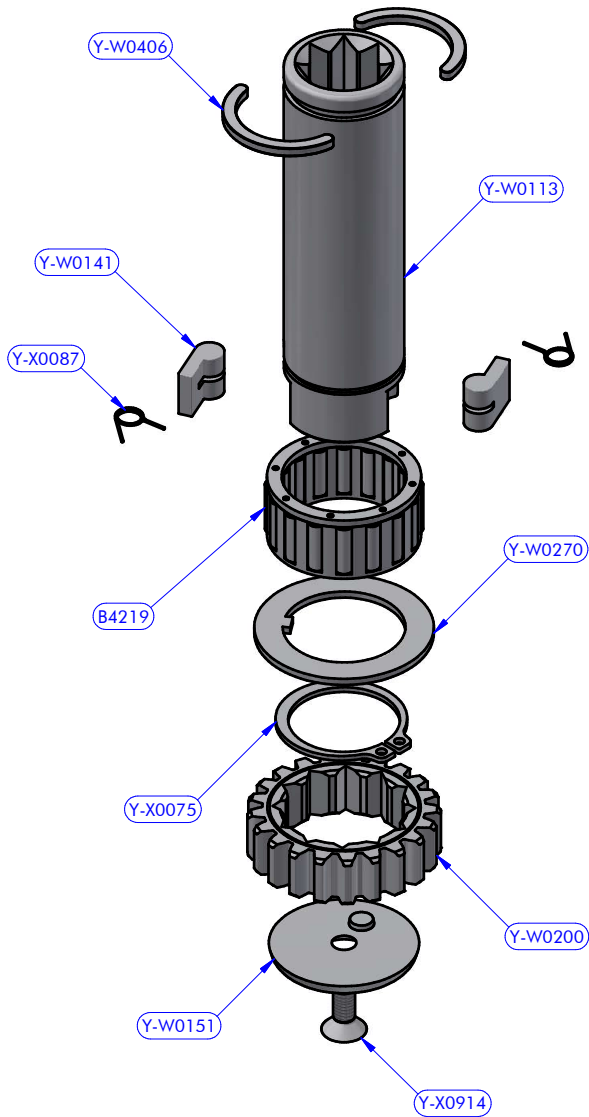

PART LIST			
CODE	DESCRIPTION	MATERIAL	Q.TY
Y-W0001	Upper cap	S.Steel	1
Y-W0004	Upper cap	Plastic	1
Y-W0013	Stripper	Plastic	1
Y-W0143	ST plug	Plastic	3
Y-W0264	Pipe spacer	Resin	1
Y-W0720	Opening tool	S.Steel	1
Y-W0909	Self-tailing arm	Aluminium	1
Y-W0918	Upper disk	Aluminium	1
Y-WA201	Drum	Various	1
Y-WA205	Base + Gears assy	Various	1
Y-X0137	Screw	S.Steel	1

Y-WA201
XT16 AL/R Drum + ST disks assy

PART LIST			
CODE	DESCRIPTION	MATERIAL	Q.TY
Y-W0037	Foot control corps	Aluminium	1
Y-W0043	ST lower disk	Aluminium	1
Y-W0056	Drum	Aluminium	1
Y-W0141	Pawl	S.Steel	2
Y-W0265	Cylinder pin	S.Steel	4
Y-X0065	Screw	S.Steel	4
Y-X0078	Compression spring	S.Steel	4
Y-X0087	Torsion spring	S.Steel	2

Y-WA205
XT16 Base + Gears assy

PART LIST			
CODE	DESCRIPTION	MATERIAL	Q.TY
B6034	Roller bearing	Plastic / S.Steel	1
Y-W0035	Stem extension	Chromed brass	1
Y-W0070	Stem	Chromed brass	1
Y-W0089	Base	Aluminium	1
Y-W0154	I.D. tag	Aluminium	1
Y-W0266	Drum washer	Plastic	1
Y-W1017	Cylinder pin	S.Steel	2
Y-WA202	Gears kit	Various	1
Y-WA203	Main shaft assy	Various	1
Y-X0062	Screw	S.Steel	4

Y-WA203
Main shaft assy XT16

PART LIST			
CODE	DESCRIPTION	MATERIAL	Q.TY
B4219	Roller bearing	Plastic / S.Steel	1
Y-W0113	Main shaft	S.Steel	1
Y-W0141	Pawl	S.Steel	2
Y-W0151	Shaft cap	Plastic	1
Y-W0200	Gear "A1"	Bronze	1
Y-W0270	Special washer	S.Steel	1
Y-W0406	Half-ring	Brass	2
Y-X0075	Seeger ring	S.Steel	1
Y-X0087	Torsion spring	S.Steel	2
Y-X0914	Screw	S.Steel	1