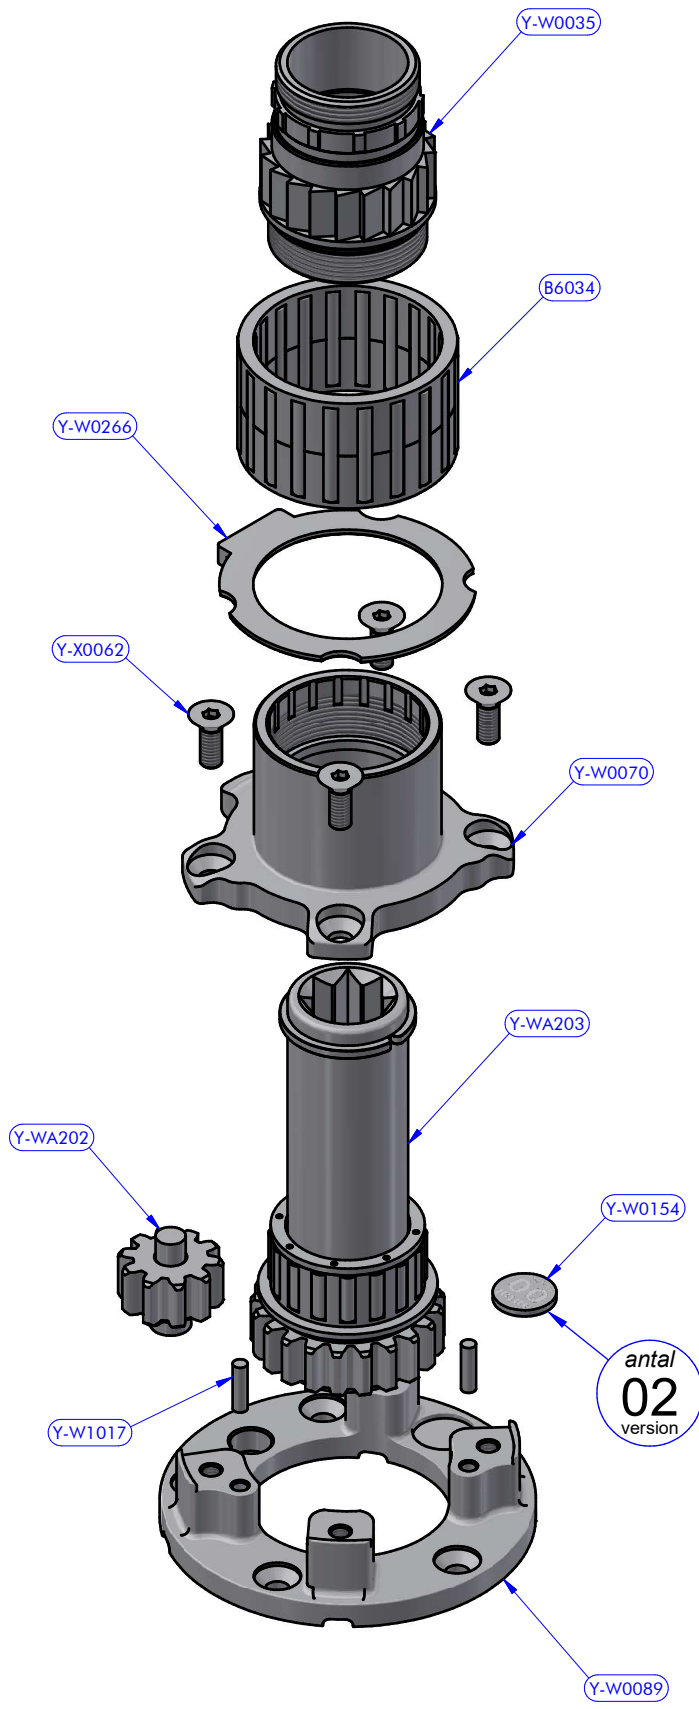

PART LIST			
CODE	DESCRIPTION	MATERIAL	Q.TY
Y-W0001	Upper cap	S.Steel	1
Y-W0004	Upper cap	Plastic	1
Y-W0013	Stripper	Plastic	1
Y-W0143	ST plug	Plastic	3
Y-W0264	Pipe spacer	Resin	1
Y-W0720	Opening tool	S.Steel	1
Y-W0909	Self-tailing arm	Aluminium	1
Y-W0918	Upper disk	Aluminium	1
Y-WA201	Drum	Various	1
Y-WA205	Base + Gears assy	Various	1
Y-X0137	Screw	S.Steel	1

Y-WA201
XT16 AL/R Drum + ST disks assy

PART LIST			
CODE	DESCRIPTION	MATERIAL	Q.TY
Y-W0037	Foot control corps	Aluminium	1
Y-W0043	ST lower disk	Aluminium	1
Y-W0056	Drum	Aluminium	1
Y-W0141	Pawl	S.Steel	2
Y-W0265	Cylinder pin	S.Steel	4
Y-X0065	Screw	S.Steel	4
Y-X0078	Compression spring	S.Steel	4
Y-X0087	Torsion spring	S.Steel	2

Y-WA205
XT16 Base + Gears assy

PART LIST			
CODE	DESCRIPTION	MATERIAL	Q.TY
B6034	Roller bearing	Plastic / S.Steel	1
Y-W0035	Stem extension	Chromed brass	1
Y-W0070	Stem	Chromed brass	1
Y-W0089	Base	Aluminium	1
Y-W0154	I.D. tag	Aluminium	1
Y-W0266	Drum washer	Plastic	1
Y-W1017	Cylinder pin	S.Steel	2
Y-WA202	Gears kit	Various	1
Y-WA203	Main shaft assy	Various	1
Y-X0062	Screw	S.Steel	4

Y-WA203
Main shaft assy XT16

PART LIST			
CODE	DESCRIPTION	MATERIAL	Q.TY
B4219	Roller bearing	Plastic / S.Steel	1
Y-W0113	Main shaft	S.Steel	1
Y-W0141	Pawl	S.Steel	2
Y-W0151	Shaft cap	Plastic	1
Y-W0200	Gear "A1"	Bronze	1
Y-W0270	Special washer	S.Steel	1
Y-W0406	Half-ring	Brass	2
Y-X0075	Seeger ring	S.Steel	1
Y-X0087	Torsion spring	S.Steel	2
Y-X0914	Screw	S.Steel	1