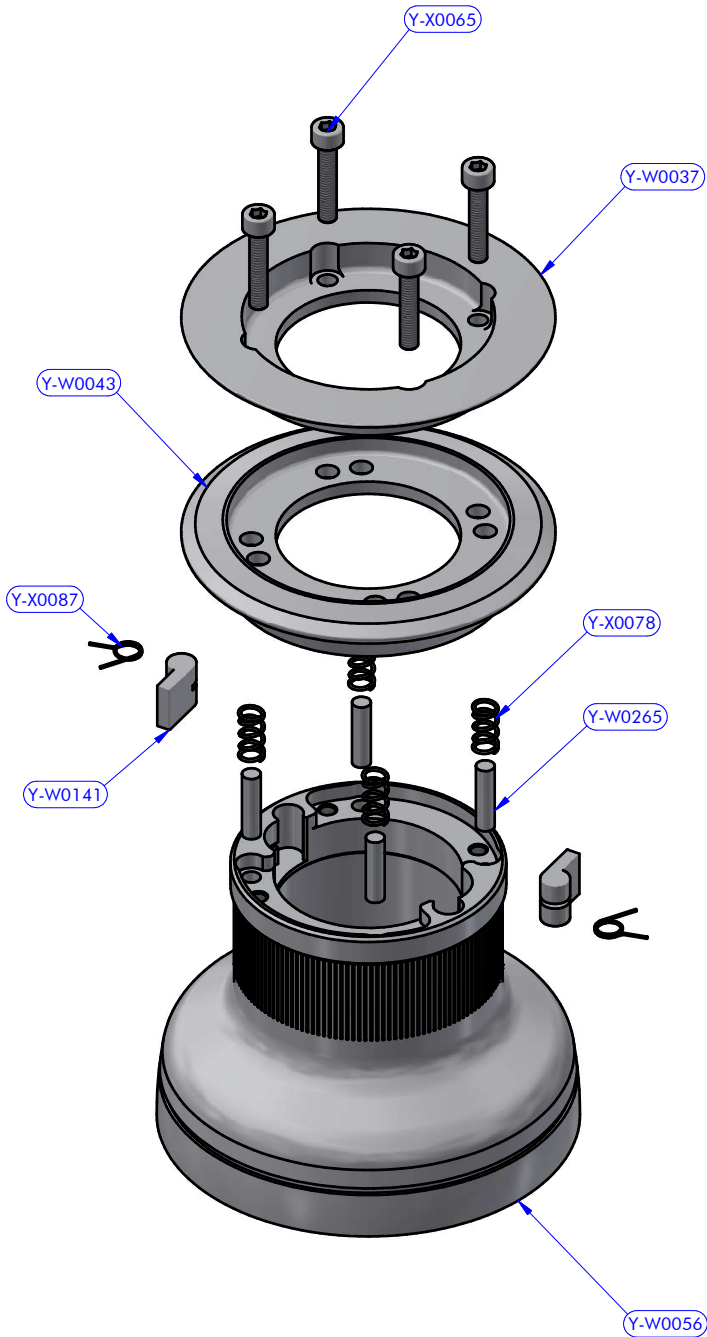

PART LIST			
CODE	DESCRIPTION	MATERIAL	Q.TY
Y-W0001	Upper cap	S.Steel	1
Y-W0004	Upper cap	Plastic	1
Y-W0013	Stripper	Plastic	1
Y-W0143	ST plug	Plastic	3
Y-W0264	Pipe spacer	Resin	1
Y-W0720	Opening tool	S.Steel	1
Y-W0909	Self-tailing arm	Aluminium	1
Y-W0918	Upper disk	Aluminium	1
Y-WA201	Drum	Various	1
Y-WA205	Base + Gears assy	Various	1
Y-X0137	Screw	S.Steel	1

Y-WA201
XT16 AL/R Drum + ST disks assy

PART LIST			
CODE	DESCRIPTION	MATERIAL	Q.TY
Y-W0037	Foot control corps	Aluminium	1
Y-W0043	ST lower disk	Aluminium	1
Y-W0056	Drum	Aluminium	1
Y-W0141	Pawl	S.Steel	2
Y-W0265	Cylinder pin	S.Steel	4
Y-X0065	Screw	S.Steel	4
Y-X0078	Compression spring	S.Steel	4
Y-X0087	Torsion spring	S.Steel	2

Y-WA205
XT16 Base + Gears assy

PART LIST			
CODE	DESCRIPTION	MATERIAL	Q.TY
B6034	Roller bearing	Plastic / S.Steel	1
Y-W0035	Stem extension	Chromed brass	1
Y-W0070	Stem	Chromed brass	1
Y-W0089	Base	Aluminium	1
Y-W0154	I.D. tag	Aluminium	1
Y-W0266	Drum washer	Plastic	1
Y-W1017	Cylinder pin	S.Steel	2
Y-WA202	Gears kit	Various	1
Y-WA203	Main shaft assy	Various	1
Y-X0062	Screw	S.Steel	4

Y-WA203
Main shaft assy XT16

PART LIST			
CODE	DESCRIPTION	MATERIAL	Q.TY
B4219	Roller bearing	Plastic / S.Steel	1
Y-W0113	Main shaft	S.Steel	1
Y-W0141	Pawl	S.Steel	2
Y-W0151	Shaft cap	Plastic	1
Y-W0200	Gear "A1"	Bronze	1
Y-W0270	Special washer	S.Steel	1
Y-W0406	Half-ring	Brass	2
Y-X0075	Seeger ring	S.Steel	1
Y-X0087	Torsion spring	S.Steel	2
Y-X0914	Screw	S.Steel	1