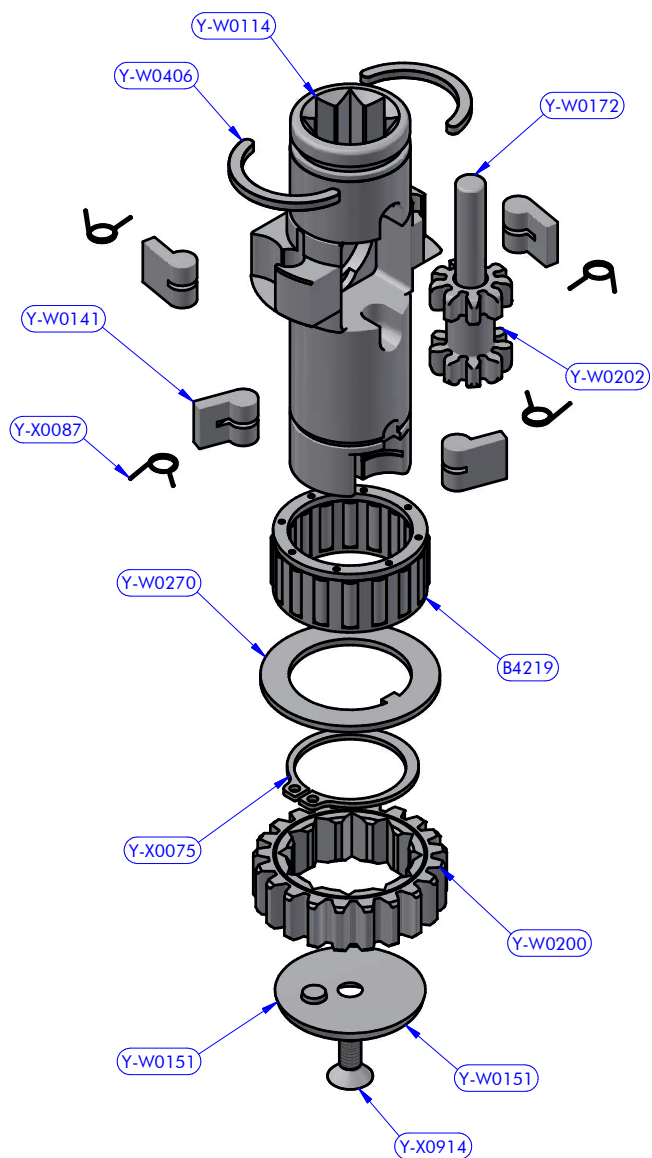

PART LIST

CODE	DESCRIPTION	MATERIAL	Q.TY
Y-W0001	Upper cap	S.Steel	1
Y-W0004	Upper cap	Plastic	1
Y-W0013	Stripper	Plastic	1
Y-W0143	ST plug	Plastic	3
Y-W0286CH	Upper disk	Chromed brass	1
Y-W0670CH	Self-tailing arm	Chromed brass	1
Y-W0720	Opening tool	S.Steel	1
Y-WA237	Base + Gears assy	Various	1
Y-WA245	Drum	Various	1
Y-X0137	Screw	S.Steel	1

Y-WA245  
Drum XT16.2 CH + ST Disks

PART LIST			
CODE	DESCRIPTION	MATERIAL	Q.TY
Y-W0037	Foot control corps	Aluminium	1
Y-W0265	Cylinder pin	S.Steel	4
Y-W0287CH	ST lower disk	Chromed brass	1
Y-W0289CH	Drum	Chromed brass	1
Y-X0065	Screw	S.Steel	4
Y-X0078	Compression spring	S.Steel	4

Y-WA237  
Base + Gears assy XT16.2

PART LIST			
CODE	DESCRIPTION	MATERIAL	Q.TY
B6034	Roller bearing	Plastic / S.Steel	1
Y-W0071	Stem	Chromed brass	1
Y-W0089	Base	Aluminium	1
Y-W0154	I.D. tag	Aluminium	1
Y-W0266	Drum washer	Plastic	1
Y-W0284	Upper Stem	Chromed brass	1
Y-W1017	Cylinder pin	S.Steel	2
Y-WA202	Gears kit	Various	1
Y-WA236	Main shaft assy	Various	1
Y-X0062	Screw	S.Steel	4

Y-WA236  
Main shaft assy XT16.2

PART LIST			
CODE	DESCRIPTION	MATERIAL	Q.TY
B4219	Roller bearing	Plastic / S.Steel	1
Y-W0114	Main shaft	S.Steel	1
Y-W0141	Pawl	S.Steel	4
Y-W0151	Shaft cap	Plastic	1
Y-W0172	Gear axis	S.Steel	1
Y-W0200	Gear "A1"	Bronze	1
Y-W0202	Satellite gear	Bronze	1
Y-W0270	Special washer	S.Steel	1
Y-W0406	Half-ring	Brass	2
Y-X0075	Seeger ring	S.Steel	1
Y-X0087	Torsion spring	S.Steel	4
Y-X0914	Screw	S.Steel	1