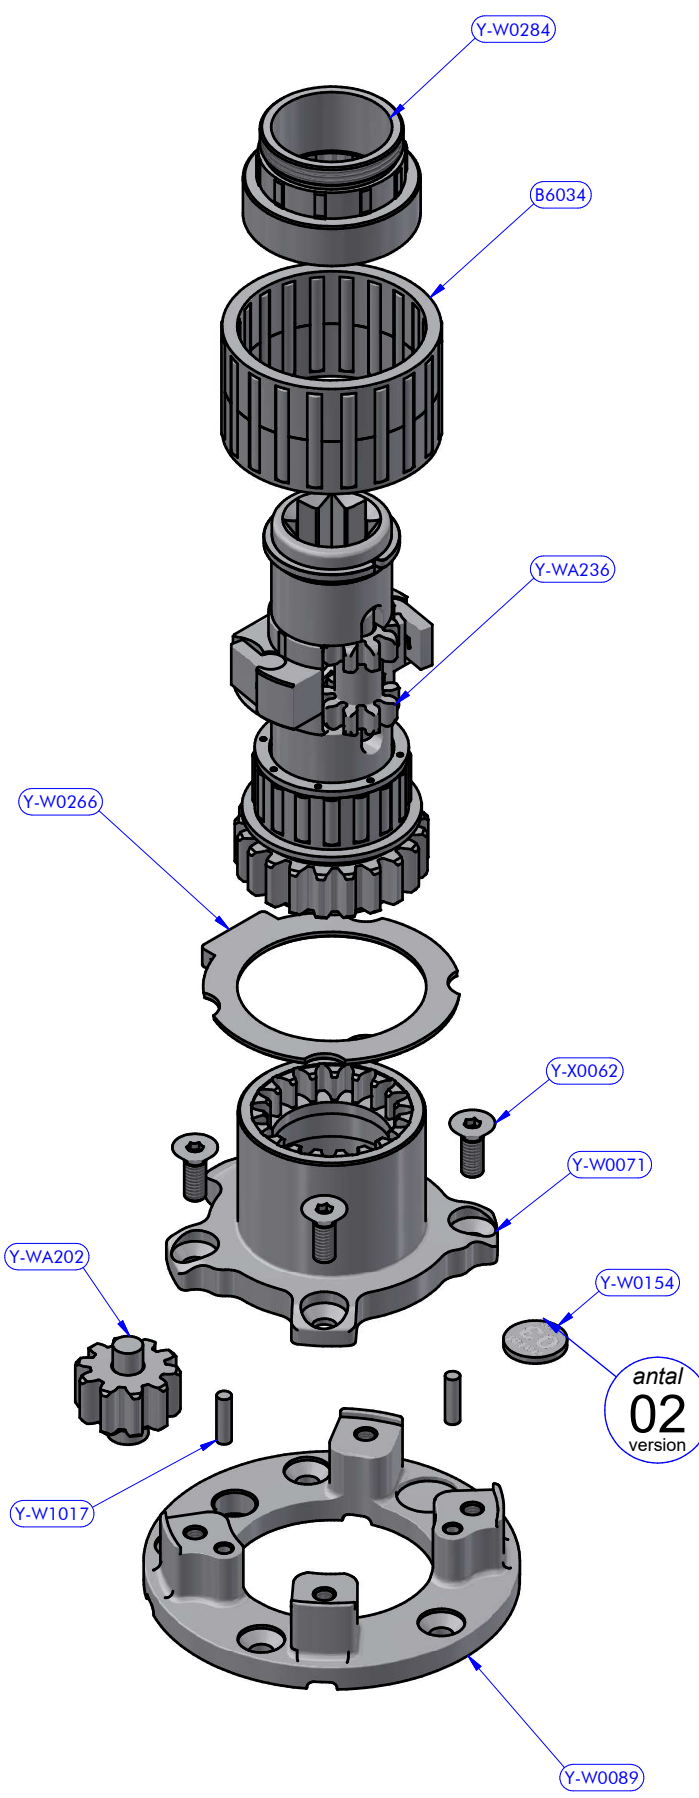

PART LIST

CODE	DESCRIPTION	MATERIAL	Q.TY
Y-W0001	Upper cap	S.Steel	1
Y-W0004	Upper cap	Plastic	1
Y-W0013	Stripper	Plastic	1
Y-W0143	ST plug	Plastic	3
Y-W0286CH	Upper disk	Chromed brass	1
Y-W0670CH	Self-tailing arm	Chromed brass	1
Y-W0720	Opening tool	S.Steel	1
Y-WA237	Base + Gears assy	Various	1
Y-WA245	Drum	Various	1
Y-X0137	Screw	S.Steel	1

Y-WA245  
Drum XT16.2 CH + ST Disks

PART LIST			
CODE	DESCRIPTION	MATERIAL	Q.TY
Y-W0037	Foot control corps	Aluminium	1
Y-W0265	Cylinder pin	S.Steel	4
Y-W0287CH	ST lower disk	Chromed brass	1
Y-W0289CH	Drum	Chromed brass	1
Y-X0065	Screw	S.Steel	4
Y-X0078	Compression spring	S.Steel	4

Y-WA237  
Base + Gears assy XT16.2

PART LIST			
CODE	DESCRIPTION	MATERIAL	Q.TY
B6034	Roller bearing	Plastic / S.Steel	1
Y-W0071	Stem	Chromed brass	1
Y-W0089	Base	Aluminium	1
Y-W0154	I.D. tag	Aluminium	1
Y-W0266	Drum washer	Plastic	1
Y-W0284	Upper Stem	Chromed brass	1
Y-W1017	Cylinder pin	S.Steel	2
Y-WA202	Gears kit	Various	1
Y-WA236	Main shaft assy	Various	1
Y-X0062	Screw	S.Steel	4

Y-WA236  
Main shaft assy XT16.2

PART LIST			
CODE	DESCRIPTION	MATERIAL	Q.TY
B4219	Roller bearing	Plastic / S.Steel	1
Y-W0114	Main shaft	S.Steel	1
Y-W0141	Pawl	S.Steel	4
Y-W0151	Shaft cap	Plastic	1
Y-W0172	Gear axis	S.Steel	1
Y-W0200	Gear "A1"	Bronze	1
Y-W0202	Satellite gear	Bronze	1
Y-W0270	Special washer	S.Steel	1
Y-W0406	Half-ring	Brass	2
Y-X0075	Seeger ring	S.Steel	1
Y-X0087	Torsion spring	S.Steel	4
Y-X0914	Screw	S.Steel	1