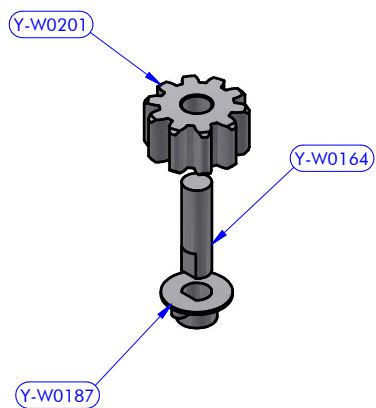

Y-WA202
XT16 Gears kit - "B" Axis

PART LIST			
CODE	DESCRIPTION	MATERIAL	Q.TY
Y-W0164	Gear axis	S.Steel	1
Y-W0187	Gear lower washer	Plastic	1
Y-W0201	Gear "B1"	Bronze	1