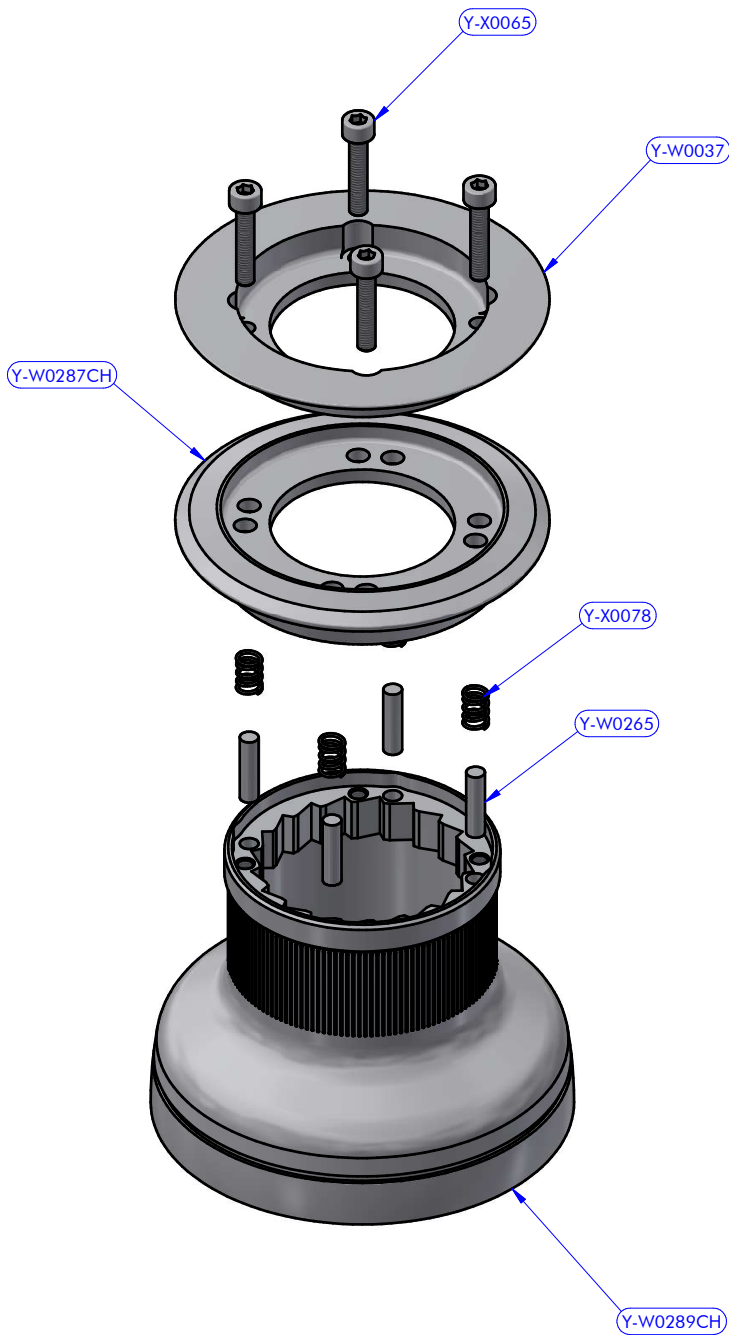

PART LIST

CODE	DESCRIPTION	MATERIAL	Q.TY
Y-W0001	Upper cap	S.Steel	1
Y-W0004	Upper cap	Plastic	1
Y-W0013	Stripper	Plastic	1
Y-W0143	ST plug	Plastic	3
Y-W0286CH	Upper disk	Chromed brass	1
Y-W0670CH	Self-tailing arm	Chromed brass	1
Y-W0720	Opening tool	S.Steel	1
Y-WA237	Base + Gears assy	Various	1
Y-WA245	Drum	Various	1
Y-X0137	Screw	S.Steel	1

Y-WA245  
Drum XT16.2 CH + ST Disks

PART LIST			
CODE	DESCRIPTION	MATERIAL	Q.TY
Y-W0037	Foot control corps	Aluminium	1
Y-W0265	Cylinder pin	S.Steel	4
Y-W0287CH	ST lower disk	Chromed brass	1
Y-W0289CH	Drum	Chromed brass	1
Y-X0065	Screw	S.Steel	4
Y-X0078	Compression spring	S.Steel	4

Y-WA237  
Base + Gears assy XT16.2

PART LIST			
CODE	DESCRIPTION	MATERIAL	Q.TY
B6034	Roller bearing	Plastic / S.Steel	1
Y-W0071	Stem	Chromed brass	1
Y-W0089	Base	Aluminium	1
Y-W0154	I.D. tag	Aluminium	1
Y-W0266	Drum washer	Plastic	1
Y-W0284	Upper Stem	Chromed brass	1
Y-W1017	Cylinder pin	S.Steel	2
Y-WA202	Gears kit	Various	1
Y-WA236	Main shaft assy	Various	1
Y-X0062	Screw	S.Steel	4

Y-WA236  
Main shaft assy XT16.2

PART LIST			
CODE	DESCRIPTION	MATERIAL	Q.TY
B4219	Roller bearing	Plastic / S.Steel	1
Y-W0114	Main shaft	S.Steel	1
Y-W0141	Pawl	S.Steel	4
Y-W0151	Shaft cap	Plastic	1
Y-W0172	Gear axis	S.Steel	1
Y-W0200	Gear "A1"	Bronze	1
Y-W0202	Satellite gear	Bronze	1
Y-W0270	Special washer	S.Steel	1
Y-W0406	Half-ring	Brass	2
Y-X0075	Seeger ring	S.Steel	1
Y-X0087	Torsion spring	S.Steel	4
Y-X0914	Screw	S.Steel	1