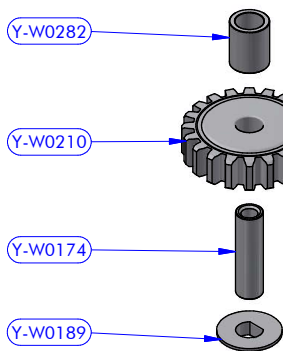

PART LIST			
CODE	DESCRIPTION	MATERIAL	Q.TY
Y-W0005	Upper cap	Plastic	1
Y-W0014	Stripper	Plastic	1
Y-W0143	ST plug	Plastic	3
Y-W0293CH	Self-tailing arm	Chromed brass	1
Y-W0298CH	Upper disk	Chromed brass	1
Y-W0721	Opening Tool	S.Steel	1
Y-W1332	Upper cap	S.Steel	1
Y-WA188	Base + Gears assy	Various	1
Y-WA190	Drum	Various	1
Y-X0053	Screw	S.Steel	1

Y-WA190 - PART LIST			
CODE	DESCRIPTION	MATERIAL	Q.TY
Y-W0038	ST central disk	Aluminium	1
Y-W0276	Spacer	Plastic	1
Y-W0303CH	ST lower disk	Chromed brass	1
Y-W0310CH	Drum	Chromed brass	1
Y-W1407	Screw	S.Steel	8
Y-X0078	Compression spring	S.Steel	4

Y-WA188 - PART LIST

CODE	DESCRIPTION	MATERIAL	Q.TY
B7020	Roller bearing	Plastic / S.Steel	1
B7035	Roller bearing	Plastic / S.Steel	1
Y-W0074	Stem	Chromed brass	1
Y-W0091	Base	Aluminium	1
Y-W0268	Drum washer	Plastic	1
Y-W1020	Cylinder pin	S.Steel	2
Y-WA184	Gears kit	Various	1
Y-WA185	Gears kit	Various	1
Y-WA186	Main shaft assy	Various	1
Y-X0062	Screw	S.Steel	4
Y-X0063	Screw	S.Steel	1
Y-X0081	Standard nut	S.Steel	1

Y-WA186 - PART LIST

CODE	DESCRIPTION	MATERIAL	Q.TY
B4219	Roller bearing	Plastic / S.Steel	1
Y-W0101	Half-ring	Brass	2
Y-W0117	Main shaft	S.Steel	1
Y-W0141	Pawl	S.Steel	2
Y-W0206	Gear "A1"	Bronze	1
Y-W0207	Gear "A2"	Bronze	1
Y-W0270	Special washer	S.Steel	1
Y-W0278	Resin washer	Resin	1
Y-W0279	S.Steel washer	S.Steel	1
Y-X0075	Seeger ring	S.Steel	2
Y-X0087	Torsion spring	S.Steel	2
Y-X0208	Screw	S.Steel	1
Y-X1209	S.Steel washer	S.Steel	1