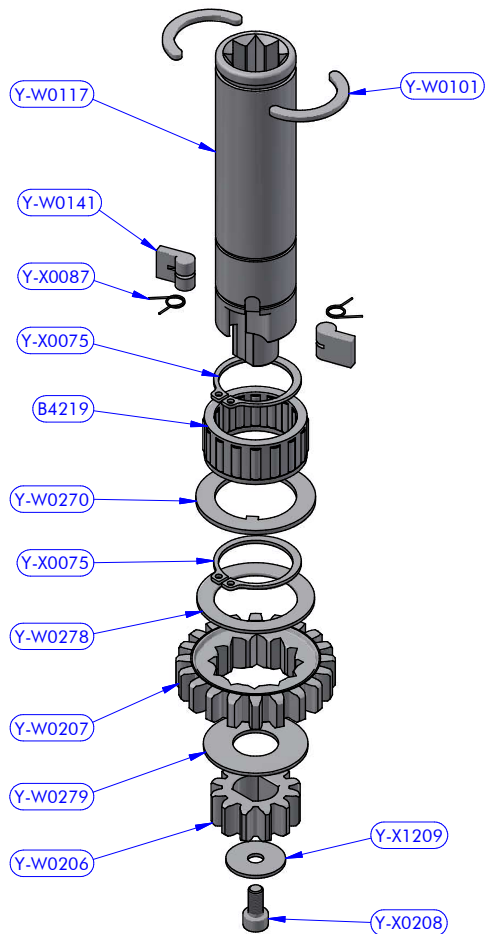

PART LIST			
CODE	DESCRIPTION	MATERIAL	Q.TY
Y-W0005	Upper cap	Plastic	1
Y-W0014	Stripper	Plastic	1
Y-W0143	ST plug	Plastic	3
Y-W0293CH	Self-tailing arm	Chromed brass	1
Y-W0298CH	Upper disk	Chromed brass	1
Y-W0721	Opening Tool	S.Steel	1
Y-W1332	Upper cap	S.Steel	1
Y-WA188	Base + Gears assy	Various	1
Y-WA190	Drum	Various	1
Y-X0053	Screw	S.Steel	1

Y-WA190 - PART LIST			
CODE	DESCRIPTION	MATERIAL	Q.TY
Y-W0038	ST central disk	Aluminium	1
Y-W0276	Spacer	Plastic	1
Y-W0303CH	ST lower disk	Chromed brass	1
Y-W0310CH	Drum	Chromed brass	1
Y-W1407	Screw	S.Steel	8
Y-X0078	Compression spring	S.Steel	4

Y-WA188 - PART LIST

CODE	DESCRIPTION	MATERIAL	Q.TY
B7020	Roller bearing	Plastic / S.Steel	1
B7035	Roller bearing	Plastic / S.Steel	1
Y-W0074	Stem	Chromed brass	1
Y-W0091	Base	Aluminium	1
Y-W0268	Drum washer	Plastic	1
Y-W1020	Cylinder pin	S.Steel	2
Y-WA184	Gears kit	Various	1
Y-WA185	Gears kit	Various	1
Y-WA186	Main shaft assy	Various	1
Y-X0062	Screw	S.Steel	4
Y-X0063	Screw	S.Steel	1
Y-X0081	Standard nut	S.Steel	1

Y-WA186 - PART LIST

CODE	DESCRIPTION	MATERIAL	Q.TY
B4219	Roller bearing	Plastic / S.Steel	1
Y-W0101	Half-ring	Brass	2
Y-W0117	Main shaft	S.Steel	1
Y-W0141	Pawl	S.Steel	2
Y-W0206	Gear "A1"	Bronze	1
Y-W0207	Gear "A2"	Bronze	1
Y-W0270	Special washer	S.Steel	1
Y-W0278	Resin washer	Resin	1
Y-W0279	S.Steel washer	S.Steel	1
Y-X0075	Seeger ring	S.Steel	2
Y-X0087	Torsion spring	S.Steel	2
Y-X0208	Screw	S.Steel	1
Y-X1209	S.Steel washer	S.Steel	1