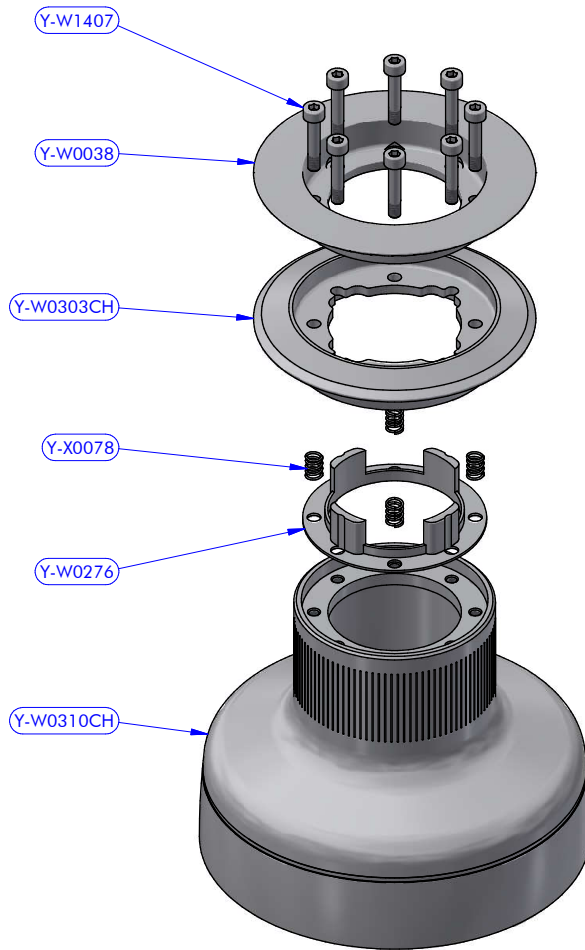

PART LIST			
CODE	DESCRIPTION	MATERIAL	Q.TY
Y-W0005	Upper cap	Plastic	1
Y-W0014	Stripper	Plastic	1
Y-W0143	ST plug	Plastic	3
Y-W0293CH	Self-tailing arm	Chromed brass	1
Y-W0298CH	Upper disk	Chromed brass	1
Y-W0721	Opening Tool	S.Steel	1
Y-W1332	Upper cap	S.Steel	1
Y-WA188	Base + Gears assy	Various	1
Y-WA190	Drum	Various	1
Y-X0053	Screw	S.Steel	1

Y-WA190 - PART LIST			
CODE	DESCRIPTION	MATERIAL	Q.TY
Y-W0038	ST central disk	Aluminium	1
Y-W0276	Spacer	Plastic	1
Y-W0303CH	ST lower disk	Chromed brass	1
Y-W0310CH	Drum	Chromed brass	1
Y-W1407	Screw	S.Steel	8
Y-X0078	Compression spring	S.Steel	4

Y-WA188 - PART LIST

CODE	DESCRIPTION	MATERIAL	Q.TY
B7020	Roller bearing	Plastic / S.Steel	1
B7035	Roller bearing	Plastic / S.Steel	1
Y-W0074	Stem	Chromed brass	1
Y-W0091	Base	Aluminium	1
Y-W0268	Drum washer	Plastic	1
Y-W1020	Cylinder pin	S.Steel	2
Y-WA184	Gears kit	Various	1
Y-WA185	Gears kit	Various	1
Y-WA186	Main shaft assy	Various	1
Y-X0062	Screw	S.Steel	4
Y-X0063	Screw	S.Steel	1
Y-X0081	Standard nut	S.Steel	1

Y-WA186 - PART LIST

CODE	DESCRIPTION	MATERIAL	Q.TY
B4219	Roller bearing	Plastic / S.Steel	1
Y-W0101	Half-ring	Brass	2
Y-W0117	Main shaft	S.Steel	1
Y-W0141	Pawl	S.Steel	2
Y-W0206	Gear "A1"	Bronze	1
Y-W0207	Gear "A2"	Bronze	1
Y-W0270	Special washer	S.Steel	1
Y-W0278	Resin washer	Resin	1
Y-W0279	S.Steel washer	S.Steel	1
Y-X0075	Seeger ring	S.Steel	2
Y-X0087	Torsion spring	S.Steel	2
Y-X0208	Screw	S.Steel	1
Y-X1209	S.Steel washer	S.Steel	1