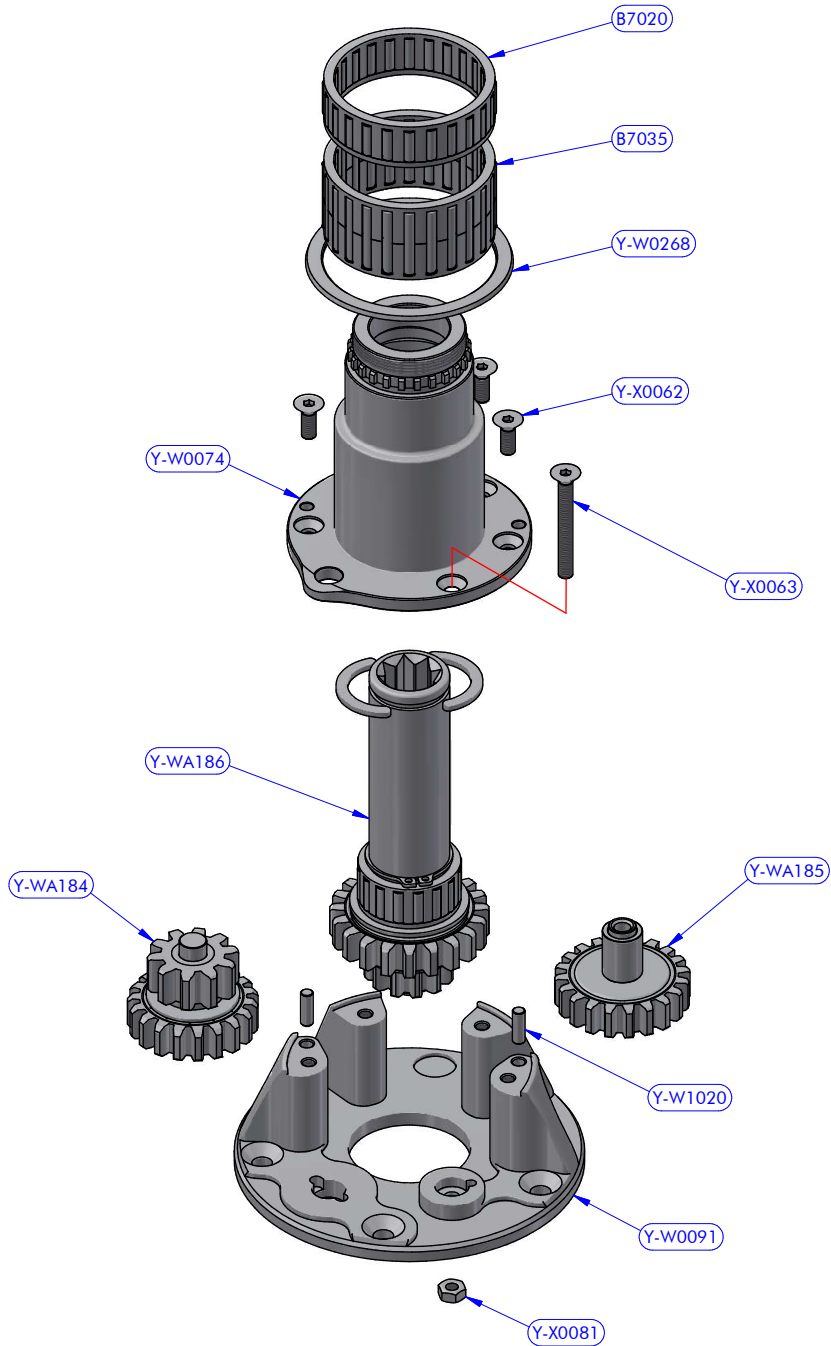

PART LIST			
CODE	DESCRIPTION	MATERIAL	Q.TY
Y-W0005	Upper cap	Plastic	1
Y-W0014	Stripper	Plastic	1
Y-W0143	ST plug	Plastic	3
Y-W0293CH	Self-tailing arm	Chromed brass	1
Y-W0298CH	Upper disk	Chromed brass	1
Y-W0721	Opening Tool	S.Steel	1
Y-W1332	Upper cap	S.Steel	1
Y-WA188	Base + Gears assy	Various	1
Y-WA190	Drum	Various	1
Y-X0053	Screw	S.Steel	1

Y-WA190 - PART LIST			
CODE	DESCRIPTION	MATERIAL	Q.TY
Y-W0038	ST central disk	Aluminium	1
Y-W0276	Spacer	Plastic	1
Y-W0303CH	ST lower disk	Chromed brass	1
Y-W0310CH	Drum	Chromed brass	1
Y-W1407	Screw	S.Steel	8
Y-X0078	Compression spring	S.Steel	4

Y-WA188 - PART LIST

CODE	DESCRIPTION	MATERIAL	Q.TY
B7020	Roller bearing	Plastic / S.Steel	1
B7035	Roller bearing	Plastic / S.Steel	1
Y-W0074	Stem	Chromed brass	1
Y-W0091	Base	Aluminium	1
Y-W0268	Drum washer	Plastic	1
Y-W1020	Cylinder pin	S.Steel	2
Y-WA184	Gears kit	Various	1
Y-WA185	Gears kit	Various	1
Y-WA186	Main shaft assy	Various	1
Y-X0062	Screw	S.Steel	4
Y-X0063	Screw	S.Steel	1
Y-X0081	Standard nut	S.Steel	1

Y-WA186 - PART LIST

CODE	DESCRIPTION	MATERIAL	Q.TY
B4219	Roller bearing	Plastic / S.Steel	1
Y-W0101	Half-ring	Brass	2
Y-W0117	Main shaft	S.Steel	1
Y-W0141	Pawl	S.Steel	2
Y-W0206	Gear "A1"	Bronze	1
Y-W0207	Gear "A2"	Bronze	1
Y-W0270	Special washer	S.Steel	1
Y-W0278	Resin washer	Resin	1
Y-W0279	S.Steel washer	S.Steel	1
Y-X0075	Seeger ring	S.Steel	2
Y-X0087	Torsion spring	S.Steel	2
Y-X0208	Screw	S.Steel	1
Y-X1209	S.Steel washer	S.Steel	1