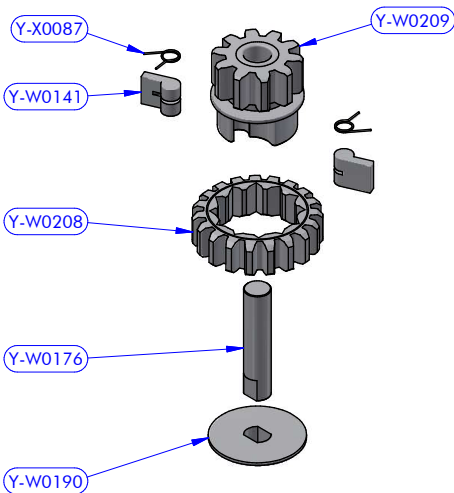

Y-WA190 - PART LIST			
CODE	DESCRIPTION	MATERIAL	Q.TY
Y-W0038	ST central disk	Aluminium	1
Y-W0276	Spacer	Plastic	1
Y-W0303CH	ST lower disk	Chromed brass	1
Y-W0310CH	Drum	Chromed brass	1
Y-W1407	Screw	S.Steel	8
Y-X0078	Compression spring	S.Steel	4

Y-WA188 - PART LIST

CODE	DESCRIPTION	MATERIAL	Q.TY
B7020	Roller bearing	Plastic / S.Steel	1
B7035	Roller bearing	Plastic / S.Steel	1
Y-W0074	Stem	Chromed brass	1
Y-W0091	Base	Aluminium	1
Y-W0268	Drum washer	Plastic	1
Y-W1020	Cylinder pin	S.Steel	2
Y-WA184	Gears kit	Various	1
Y-WA185	Gears kit	Various	1
Y-WA186	Main shaft assy	Various	1
Y-X0062	Screw	S.Steel	4
Y-X0063	Screw	S.Steel	1
Y-X0081	Standard nut	S.Steel	1

Y-WA186 - PART LIST

CODE	DESCRIPTION	MATERIAL	Q.TY
B4219	Roller bearing	Plastic / S.Steel	1
Y-W0101	Half-ring	Brass	2
Y-W0117	Main shaft	S.Steel	1
Y-W0141	Pawl	S.Steel	2
Y-W0206	Gear "A1"	Bronze	1
Y-W0207	Gear "A2"	Bronze	1
Y-W0270	Special washer	S.Steel	1
Y-W0278	Resin washer	Resin	1
Y-W0279	S.Steel washer	S.Steel	1
Y-X0075	Seeger ring	S.Steel	2
Y-X0087	Torsion spring	S.Steel	2
Y-X0208	Screw	S.Steel	1
Y-X1209	S.Steel washer	S.Steel	1

Y-WA185 - PART LIST

CODE	DESCRIPTION	MATERIAL	Q.TY
Y-W0174	Gear axis	S.Steel	1
Y-W0189	Gear lower washer	Plastic	1
Y-W0210	Gear "D1"	Bronze	1
Y-W0282	Pipe spacer	S.Steel	1

Y-WA184 - PART LIST

CODE	DESCRIPTION	MATERIAL	Q.TY
Y-W0141	Pawl	S.Steel	2
Y-W0176	Gear axis	S.Steel	1
Y-W0190	Gear lower washer	Plastic	1
Y-W0208	Gear "B1"	Bronze	1
Y-W0209	Gear "B2"	Bronze	1
Y-X0087	Torsion spring	S.Steel	2