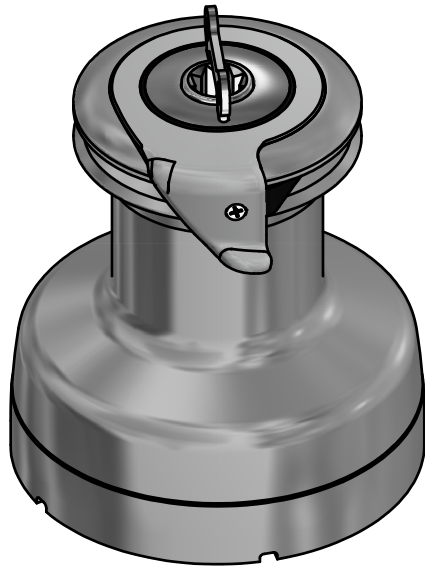

**antal**

FAMILY	XT series	ARTICLE	XT48 AL
DESCRIPTION	Exploded view		

MODEL CODE	<b>XT48/AL</b>
------------	----------------

DATE	30/11/2018	REV.	00
DWG N.	18113004	PG.	1 / 2

PART LIST

CODE	DESCRIPTION	MATERIAL	Q.TY
B4219	Roller bearing	Plastic / S.Steel	1
B4234	Roller bearing	Plastic / S.Steel	1
B8021	Roller bearing	Plastic / S.Steel	1
B8037	Roller bearing	Plastic / S.Steel	1
SFT000	Torlon ball 1/4"	Plastic	44
Y-W0003	Upper ring	S.Steel	1
Y-W0006	Upper ring washer	Plastic	1
Y-W0015	Stripper	Plastic	1
Y-W0039	ST central disk	Aluminium	1
Y-W0045	ST lower disk	Aluminium	1
Y-W0049	ST disk bush	Plastic	4
Y-W0062	Drum	Aluminium	1
Y-W0076	Stem	Chromed brass	1
Y-W0101	Half-ring	Brass	2
Y-W0105	Shaft spacer	Plastic	1
Y-W0119	Main shaft	S.Steel	1
Y-W0132	Shaft washer	S.Steel	1
Y-W0141	Pawl	S.Steel	6
Y-W0143	ST plug	Plastic	4
Y-W0151	Lower shaft cap	Plastic	1
Y-W0156	Skirt	Aluminium	1
Y-W0168	Gear spindle	S.Steel	1
Y-W0176	Gear spindle	S.Steel	1
Y-W0182	Spindle washer (upper)	Plastic	1
Y-W0190	Spindle washer (lower)	Plastic	1
Y-W0193	Gear upper washer	Plastic	1
Y-W0196	Spindle washer (lower)	Plastic	1
Y-W0212	Gear "A2"	Bronze	1
Y-W0219	Gear "B1"	Bronze	1
Y-W0220	Gear "B2"	Bronze	1
Y-W0221	Gear "D1"	Bronze	1
Y-W0222	Gear "D2"	Bronze	1
Y-W0618	Base	Aluminium	1
Y-W0721	Opening tool	S.Steel	1
Y-W0920	ST upper disk	Aluminium	1
Y-W1020	Spindle	S.Steel	4
Y-W1075	ST arm	Aluminium	1
Y-WA002	ST-spring assy	S.Steel	4
Y-WA025	Stem spacer	Plastic	1
Y-X0051	Screw	S.Steel	1
Y-X0055	Screw	S.Steel	1
Y-X0059	Screw	S.Steel	1
Y-X0067	Screw	S.Steel	4
Y-X0070	Screw	S.Steel	4
Y-X0072	Washer	S.Steel	4
Y-X0073	Washer	S.Steel	4
Y-X0087	Pawl spring	S.Steel	6

**antal**

FAMILY	XT series	ARTICLE	XT48 AL
DESCRIPTION	Exploded view		

MODEL CODE	<b>XT48/AL</b>
------------	----------------

DATE	30/11/2018	REV.	00
DWG N.	18113004	PG.	2 / 2