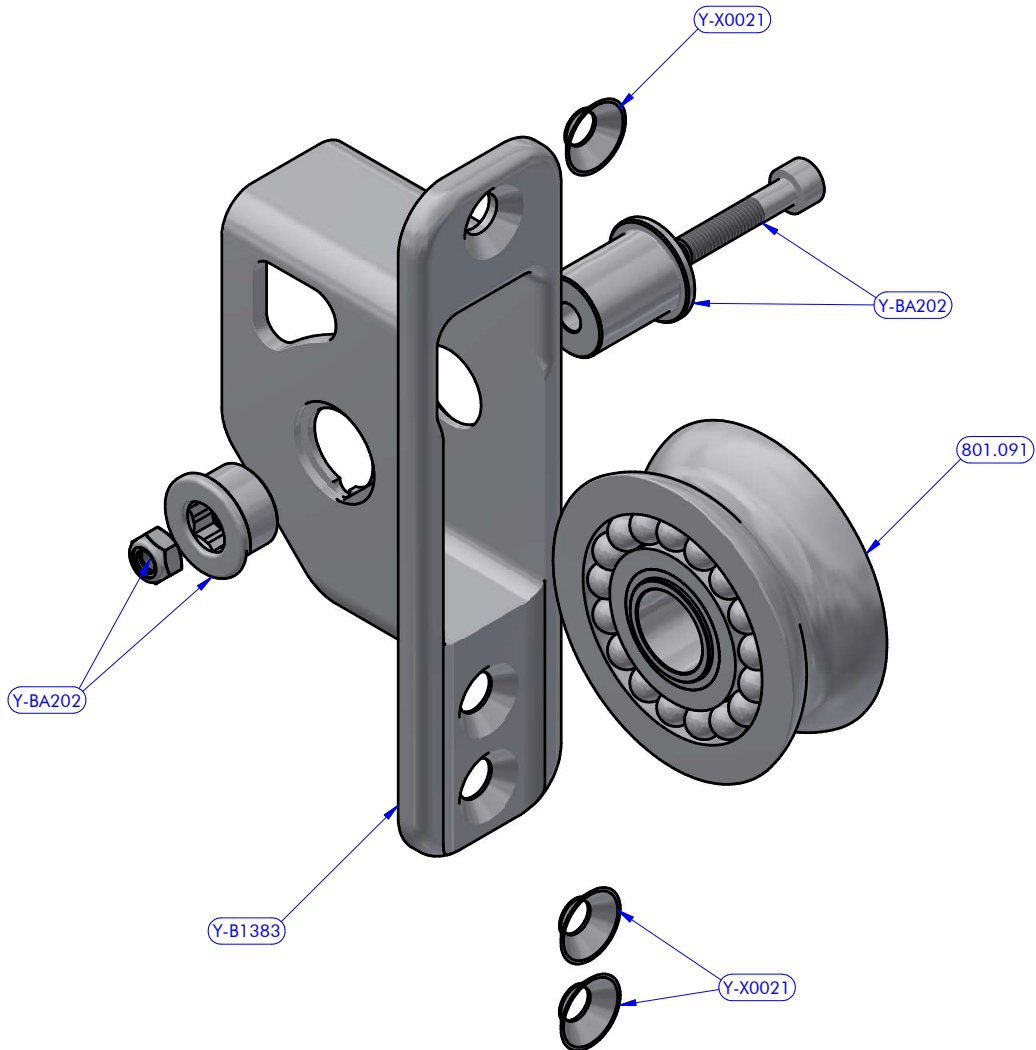

Cod.801.091

Cod.Y-BA202  
Caps kit

PART LIST			
CODE	DESCRIPTION	MATERIAL	Q.TY
801.091	Tulip Sheave	Aluminium	1
Y-B1383	Cheekplate	Aluminium	1
Y-BA202	Caps kit	Various	1
Y-X0021	Insulating Bushing	Plastic	3